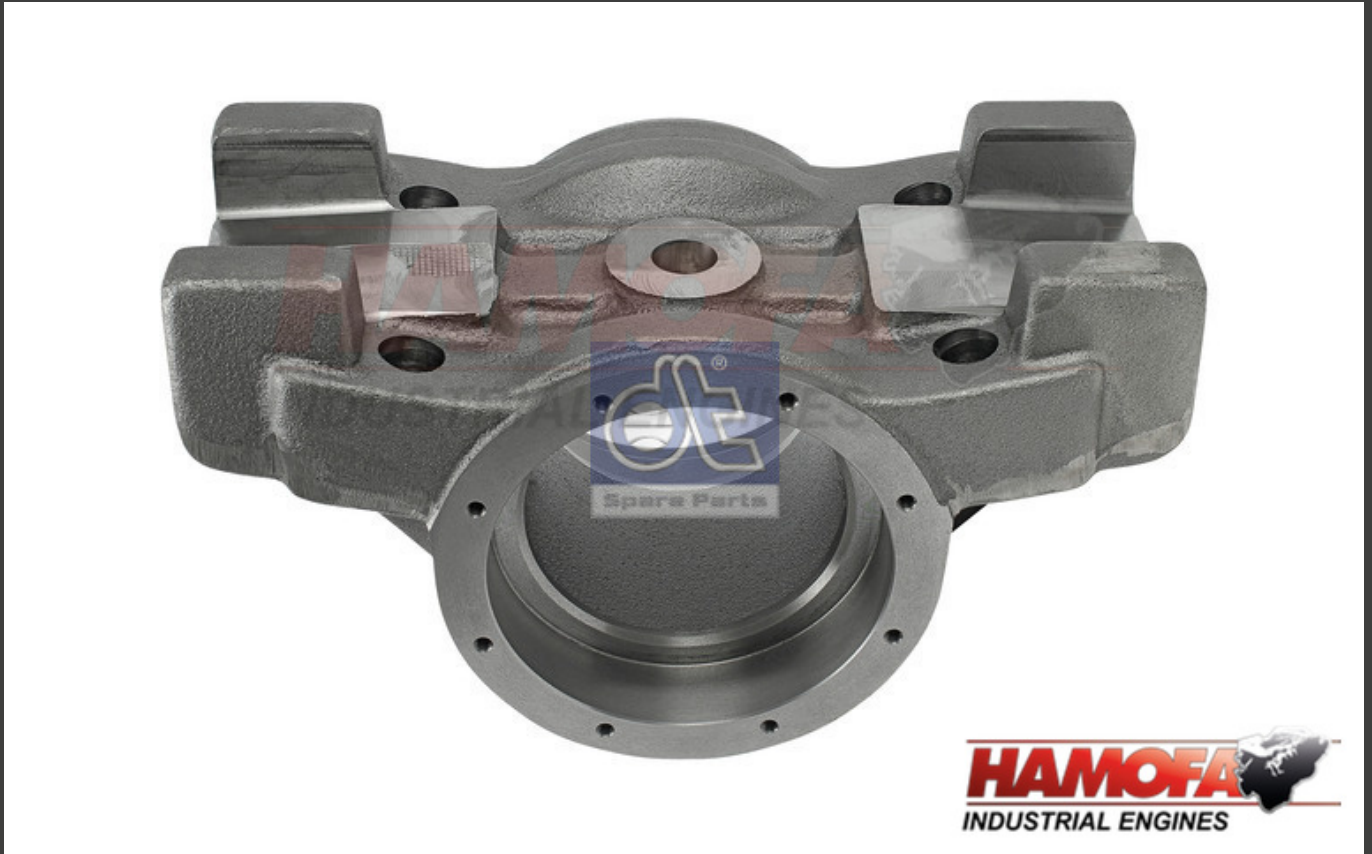

MERCEDES SPRING SADDLE 6243250212 NEW

Product Images

Additional Information

Brand	MERCEDES
Condition	ORIGINAL