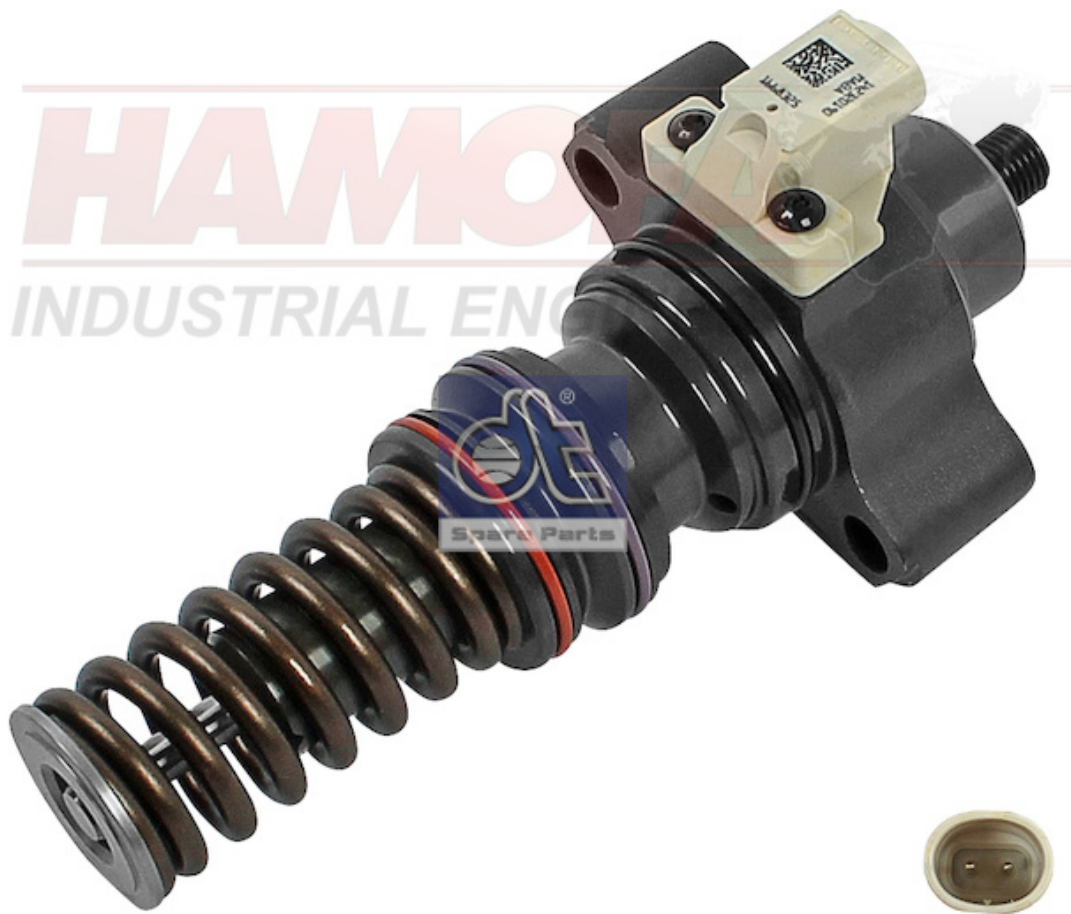

DAF INJECTION PUMP 1733111 NEW

Product Images

Additional Information

Brand	DAF
Condition	ORIGINAL
Replaces	1668325
Application Suitable	DAF

Vehicle brand Model, Engine, Gearbox, Axle, Cabin

DAF F 800/1000/1100, F 1300/1600/1700, F 1800/1900/2100, F 2300/2500/2700, CF 75IV, CF 85IV, XF 95/105

	ReplacesRef. No.	
Replaces Ref. No.	DAF	1668325
	DAF	1733111