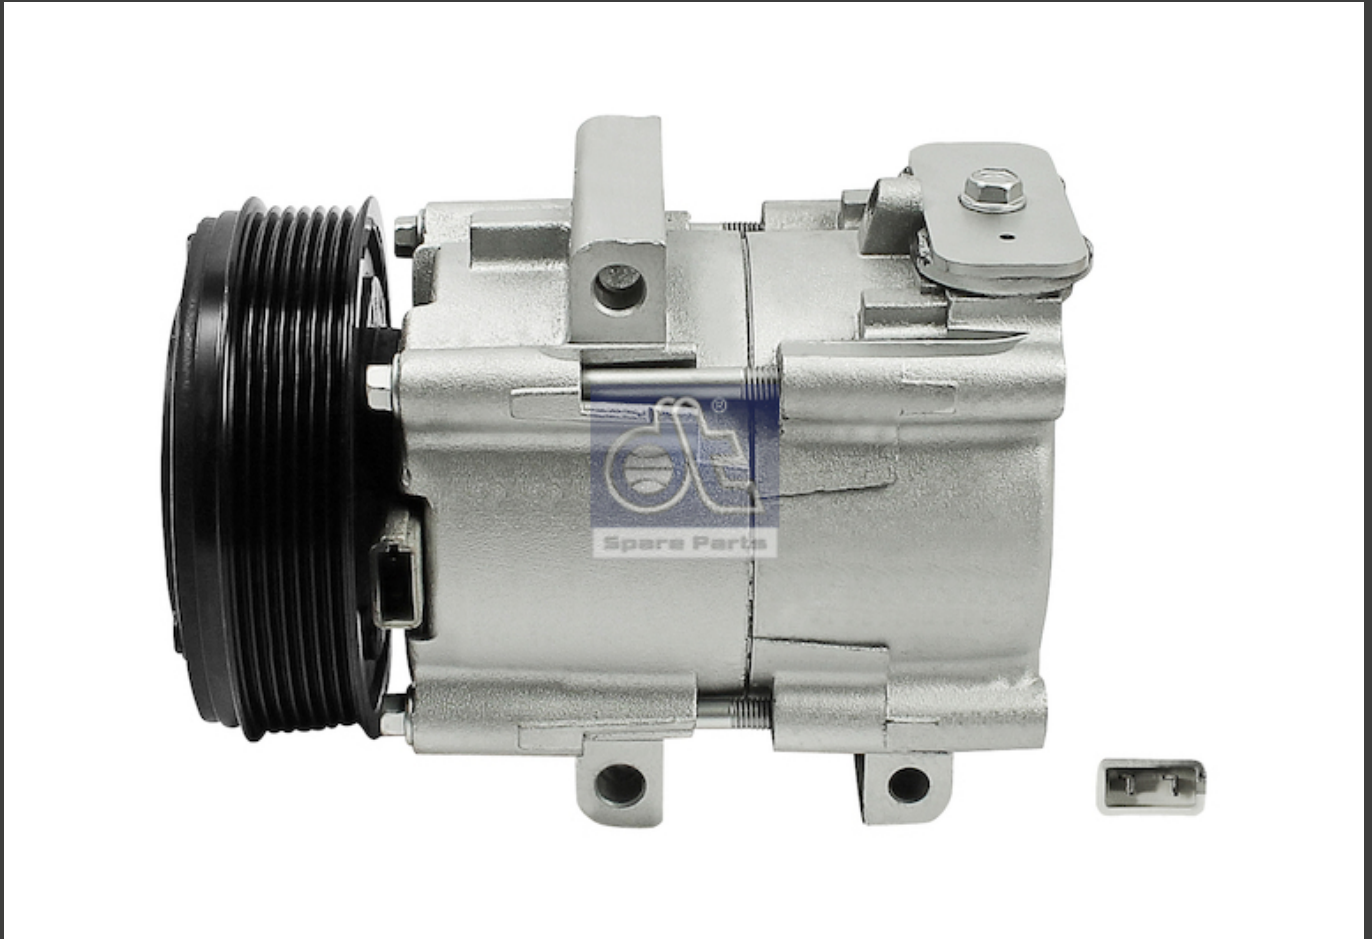

FORD COMPRESSOR YC1H-19D629-AB NEW

Product Images

Additional Information

Brand	FORD
Condition	ORIGINAL
Replaces	1440713
Application Suitable	Ford

Belt Pulley $\tilde{\sim}$ [mm]	DP	129
Number of Ribs	PK	7
Voltage [V]		12
Vehicle brand	Model, Engine, Gearbox, Axle, Cabin	
Ford Transit	FY/GY/TT9	

ReplacesRef. No.

	Ford	1440713
	Ford	1447718
	Ford	3649381
	Ford	4123946
	Ford	4345118
	Ford	4502836
	Ford	4681621
Replaces Ref. No.	Ford	4683733
	Ford	4979391
	Ford	4L3H-19497-AC
	Ford	5003996
	Ford	R20BYU-19D629-AA
	Ford	YC1H-19D629-AA
	Ford	YC1H-19D629-AB
	Ford	YC1H-19D629-AC