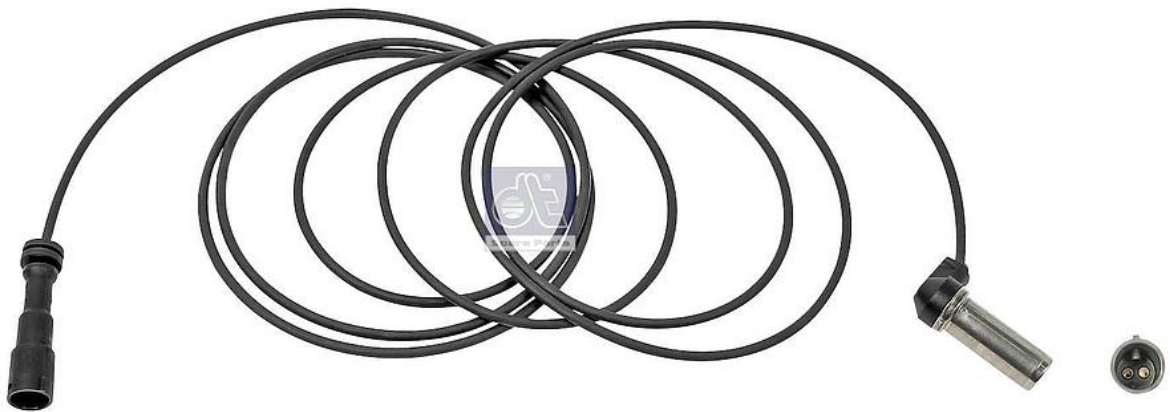

VOLVO ABS SENSOR 21379916 NEW

Product Images

Additional Information

Brand	VOLVO
Condition	ORIGINAL
Replaces	21379916
Application Suitable	Volvo
Vehicle brand	Model, Engine, Gearbox, Axle, Cabin
Volvo Bus 9/11/12/13 (D/DH engine)	B 9 S, B 12 B
Volvo Bus B 5/6/7/8	B 7 L/R
	ReplacesRef. No.
Replaces Ref. No.	Volvo 21379916
	Volvo 70351557