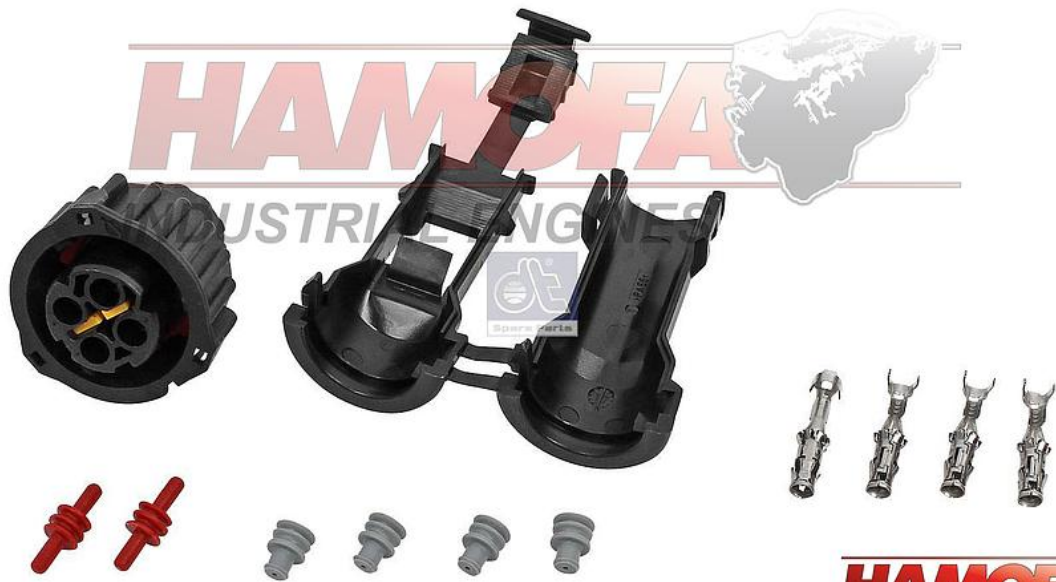

MERCEDES REPAIR KIT 0155456526S2 NEW

Product Images

Additional Information

Brand	MERCEDES
Condition	ORIGINAL
Replaces	015 545 6526 S2
Application Suitable	Mercedes-Benz
Number of Poles	4
Vehicle brand	Model, Engine, Gearbox, Axle, Cabin
Mercedes-Benz Actros/Antos/Arocs/Axor	Actros 1 950/952/953/954; Actros 2/3 930/932/933/934, 938; Actros 4, Antos 963; Arocs 964; Axor 374/375/940/942, 943/944/950/952, 953/954/958
Mercedes-Benz Atego/Econic	Atego 1 375/950/952/953, 954/970/972/974, 975; Atego 2 375/958/970/972, 974/975; Atego 3 967 Econic 1/2 956/957
	Replaces Ref. No.
Replaces Ref. No.	Mercedes-Benz 015 545 6526 S2