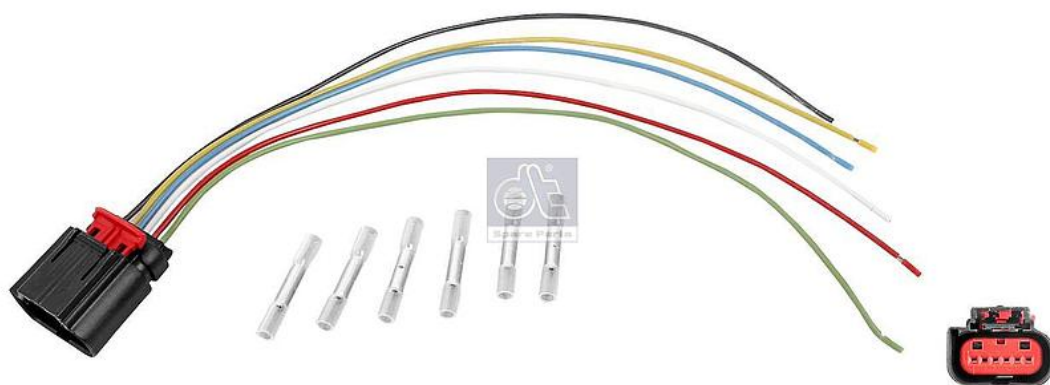

CITROEN REPAIR KIT 9659694780S1 NEW

Product Images

Additional Information

Brand	CITROEN
Condition	ORIGINAL
Application Suitable	Citroen, Fiat
Vehicle brand	Model, Engine, Gearbox, Axle, Cabin
Fiat Ducato, Peugeot Boxer, Citroen Jumper	250/251/252/254, Boxer 3 Jumper III
Replaces Ref. No.	Replaces Ref. No. Citroen 96 5969 4780 S1 Citroen 96 6575 2480 S1 Fiat 7178 9685 S Fiat 7178 9686 S Fiat 7179 3436 S1