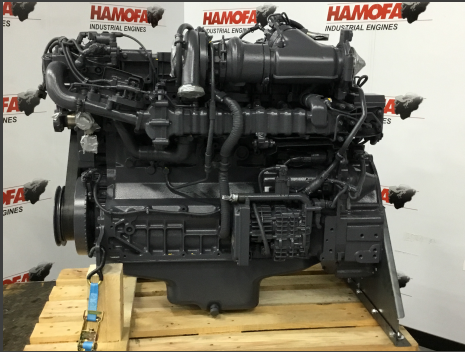

## DEUTZ TCD6.1 RECONDITIONED

### Product Images

### Additional Information

Motor Type	TCD6.1
Brand	DEUTZ
Power (KW)	180.00
Engine model	TCD6.1 L06
Condition	RECONDITIONED

Project:	PRJB2018061725
Motor Number HMF:	11239442
Width	85
Total Height	110
Length	100
Fuel Type	Diesel