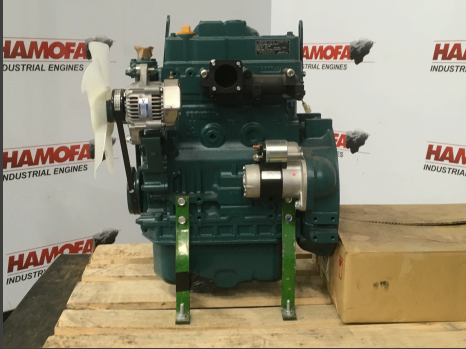

D1.6DCAE3 - New

Product Images

Additional Information

Brand	VOLVO
Power (KW)	0.00
Engine model	D1.6DCAE3
Condition	NEW