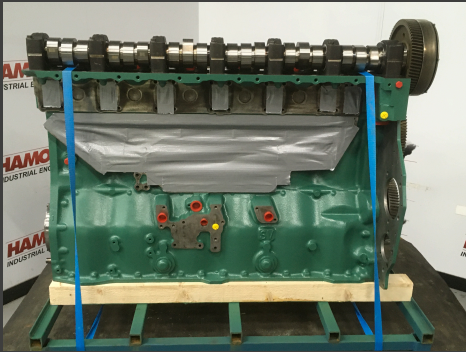

## D12D - Longblock

### Product Images

### Additional Information

Motor Type	D12D
Brand	VOLVO
Power (KW)	205.00
Engine model	D12D
Condition	RECONDITIONED