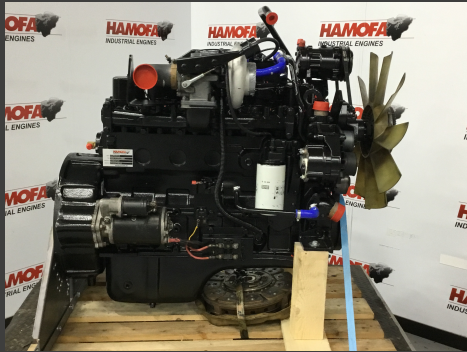

## 6B5.9 CPL1889 - Reconditioned

### Product Images

**HAMOFA**  
INDUSTRIAL ENGINES

|  |               |
|--|---------------|
| MERK   | CUMMINS       |
| TYPE   | 6B5.9 CPL1889 |
| MOTOR NR   | 21403729      |
| ORDER NR   | 2020075514    |
| <a href="http://www.hamofa.be">www.hamofa.be</a> |               |

### Additional Information

|              |               |
|--------------|---------------|
| Motor Type   | 6B5.9         |
| Brand        | CUMMINS       |
| Power (KW)   | 136.00        |
| Engine model | 6B5.9 CPL1889 |
| Condition    | RECONDITIONED |