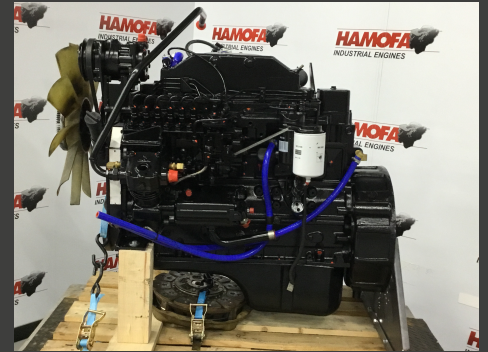

## 6B5.9 CPL1889 - Reconditioned

### Product Images

**HAMOFA**  
INDUSTRIAL ENGINES

|  |               |
|--|---------------|
| MERK   | CUMMINS       |
| TYPE   | 6B5.9 CPL1889 |
| MOTOR NR   | 21403729      |
| ORDER NR   | 2020075514    |
| <a href="http://www.hamofa.be">www.hamofa.be</a> |               |

### Additional Information

|              |               |
|--------------|---------------|
| Motor Type   | 6B5.9         |
| Brand        | CUMMINS       |
| Power (KW)   | 136.00        |
| Engine model | 6B5.9 CPL1889 |
| Condition    | RECONDITIONED |