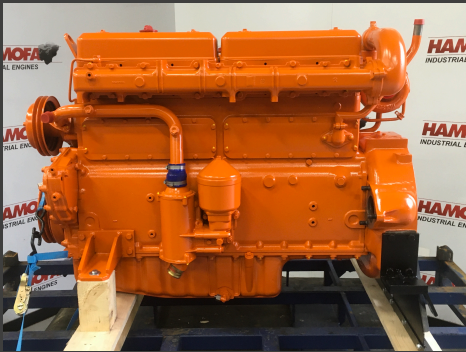

DS11.69M - Reconditioned

Product Images

Additional Information

| | |
|--------------|---------------|
| Motor Type | DS11 |
| Brand | SCANIA |
| Power (KW) | 180.00 |
| Engine model | DS11.69M |
| Condition | RECONDITIONED |