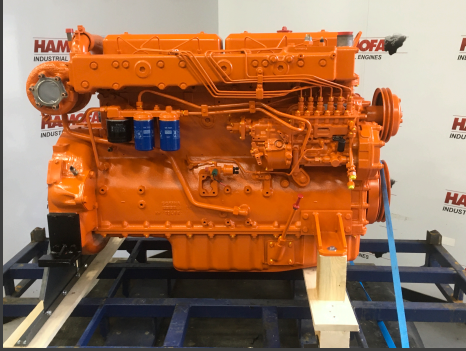

DS11.69M - Reconditioned

Product Images

Additional Information

| | |
|--------------|---------------|
| Motor Type | DS11 |
| Brand | SCANIA |
| Power (KW) | 180.00 |
| Engine model | DS11.69M |
| Condition | RECONDITIONED |