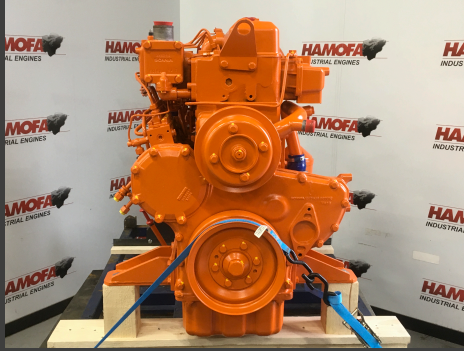

DS11.69M - Reconditioned

Product Images

Additional Information

| | |
|--------------|---------------|
| Motor Type | DS11 |
| Brand | SCANIA |
| Power (KW) | 180.00 |
| Engine model | DS11.69M |
| Condition | RECONDITIONED |