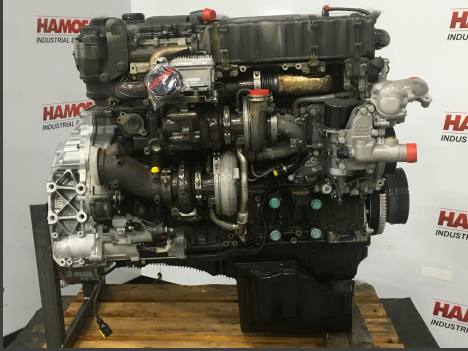

OM935.912 - Reconditioned

Product Images

Additional Information

Motor Type	OM936LA
Brand	MERCEDES
Power (KW)	175.00
Engine model	OM935.912
Condition	RECONDITIONED