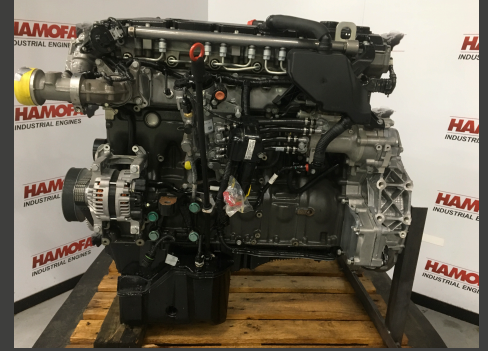

OM935.912 - Reconditioned

Product Images

Additional Information

Motor Type	OM936LA
Brand	MERCEDES
Power (KW)	175.00
Engine model	OM935.912
Condition	RECONDITIONED