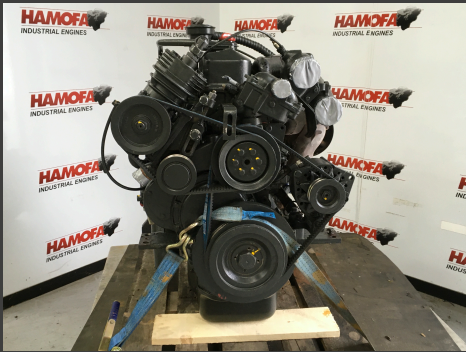

OM366.901-507 - Reconditioned

Product Images

Additional Information

Motor Type	OM366A
Brand	MERCEDES
Power (KW)	177.00
Engine model	OM366.901-507
Condition	RECONDITIONED