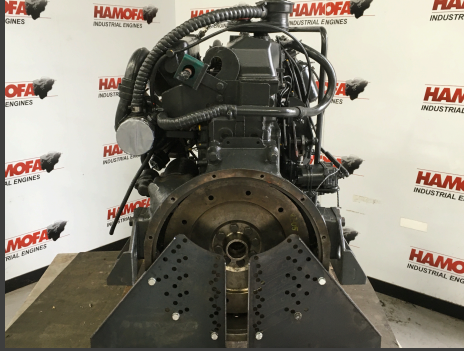

OM366.901-507 - Reconditioned

Product Images

Additional Information

Motor Type	OM366A
Brand	MERCEDES
Power (KW)	177.00
Engine model	OM366.901-507
Condition	RECONDITIONED