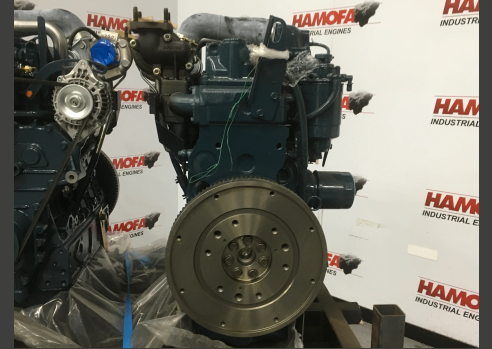

## V3800-DI-T-EU7 - New

### Product Images

### Additional Information

Brand	KUBOTA
Power (KW)	0.00
Engine model	V3800-DI-T-EU7
Condition	NEW