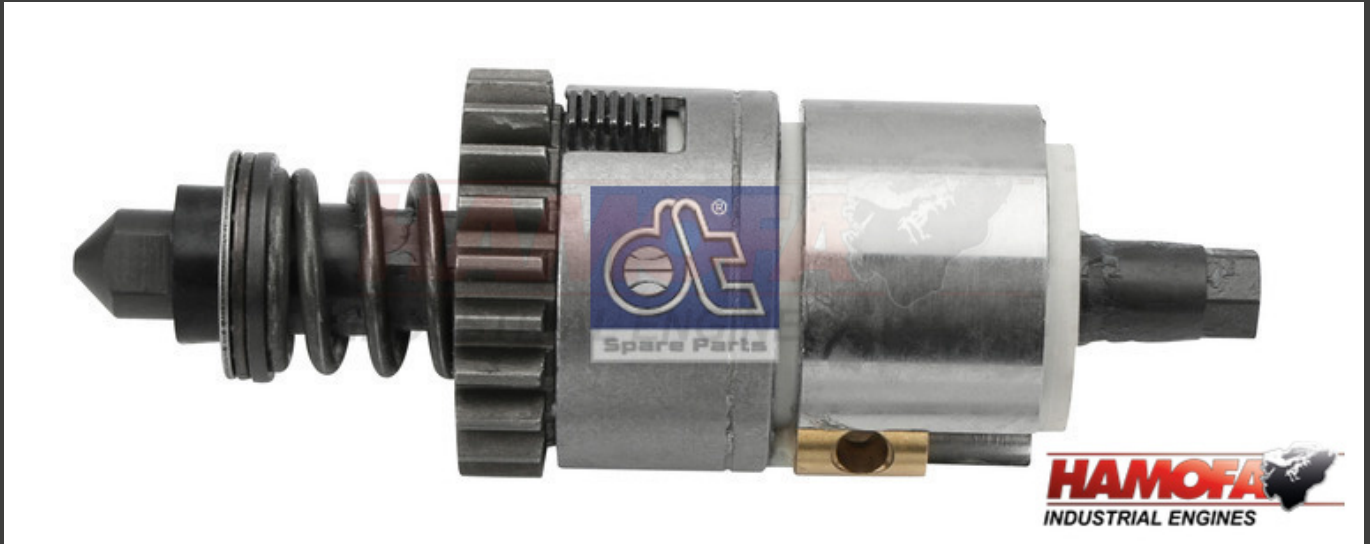

VOLVO REPAIR KIT 3092265 NEW

Product Images

Additional Information

Brand	VOLVO
Condition	ORIGINAL
Application Suitable	ROR / Meritor, Volvo

Fitting Position

Rear Axle Left

Vehicle brand

Model, Engine, Gearbox, Axle, Cabin

FL 6 2000-2006

Replaces

Ref. No.

Replaces Ref. No.

ROR / Meritor

SJ4102

Volvo

3092265