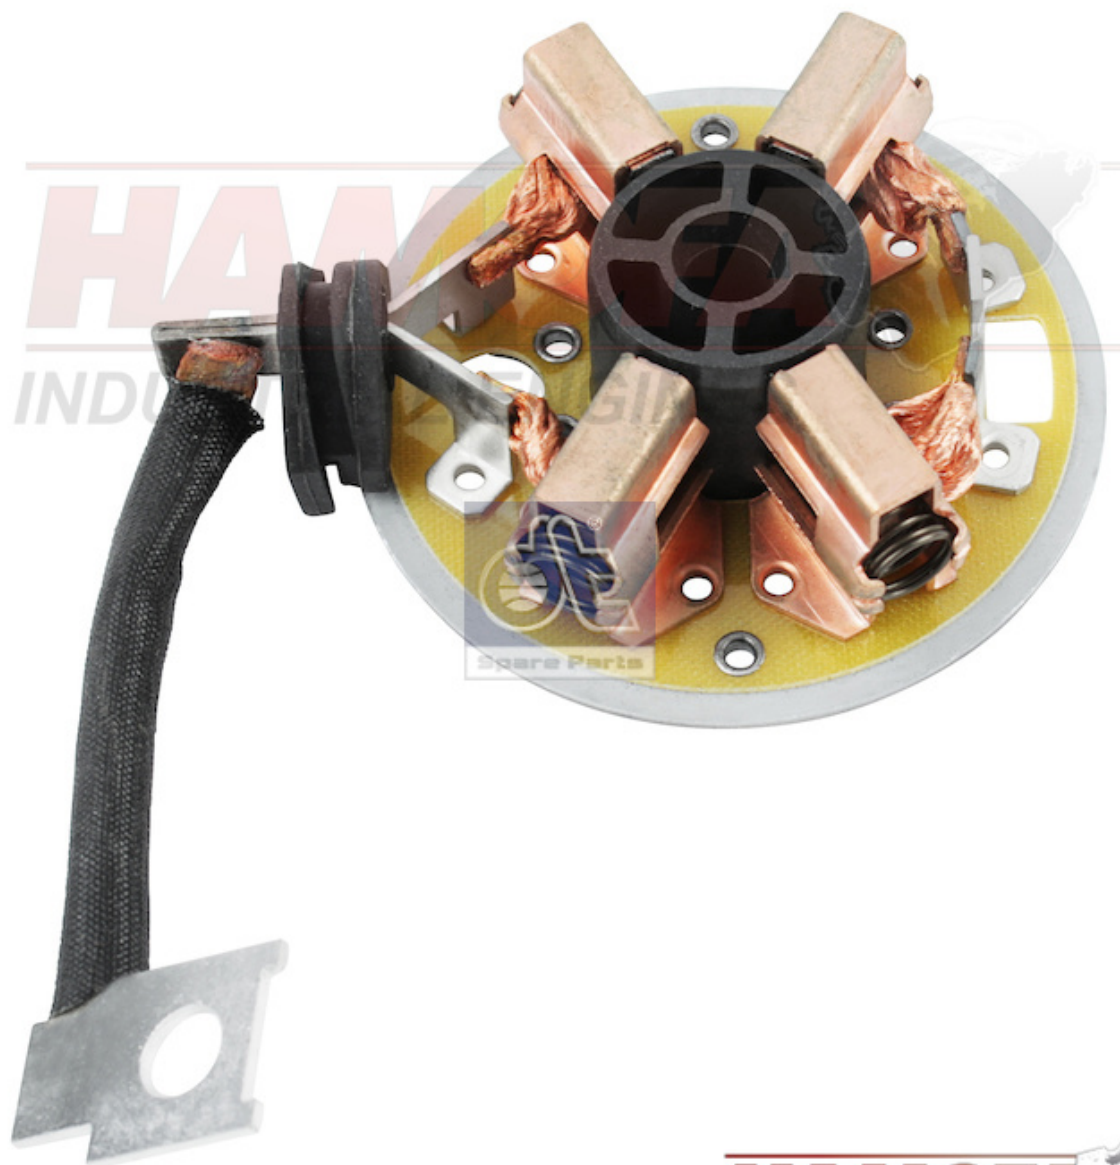

**VOLVO CARBON BRUSH HOLDER 3099589 NEW**

**Product Images**

## Additional Information

Brand	VOLVO	
Condition	ORIGINAL	
Application Suitable	DAF, Iveco, MAN, Mercedes-Benz, Volvo	
Vehicle brand	Model, Engine, Gearbox, Axle, Cabin	
DAF	x	
Iveco	Eurocargo	
Iveco Bus	EuroRider	
MAN Bus / Neoplan	D 0826	
MAN F/M/L 2000, F/M/G 90, F 7/8/9	D 0824, D 0826	
Volvo Bus B 5/6/7/8	B 6 BLE, B 7 F /L, B 7 R chassis 1-9999	
Volvo F/FL 6 (-2000), F/FL/FM 7, FLC	FM 7 1998-2001	
Volvo FL 6 (2000-), FL, FE	FL 6 2000-2006	