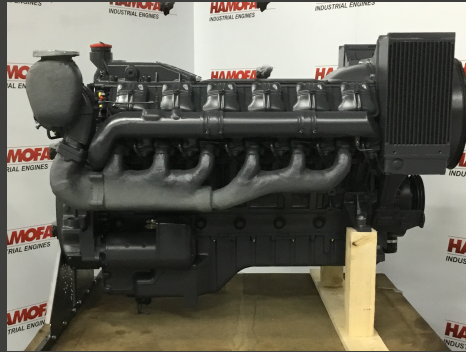

BF12L513 - New

Product Images

Additional Information

Engine Application	INDUSTRIAL
Motor Type	BF12L513
Brand	DEUTZ
Power (KW)	282.00
Engine model	BF12L513
Condition	NEW