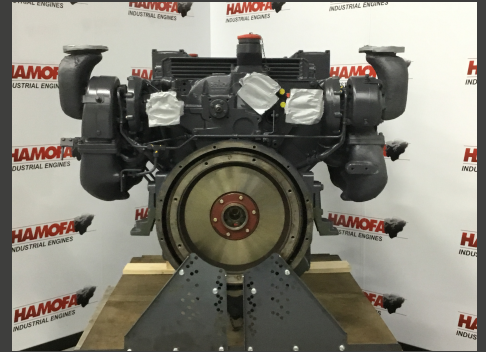

BF12L513 - New

Product Images

Additional Information

Engine Application	INDUSTRIAL
Motor Type	BF12L513
Brand	DEUTZ
Power (KW)	282.00
Engine model	BF12L513
Condition	NEW