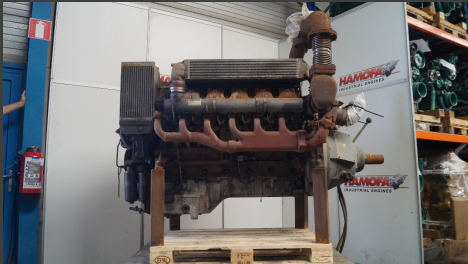

BF12L513 - Used

Product Images

Additional Information

Engine Application	INDUSTRIAL
Motor Type	BF12L513
Brand	DEUTZ
Power (KW)	282.00
Engine model	BF12L513
Condition	USED