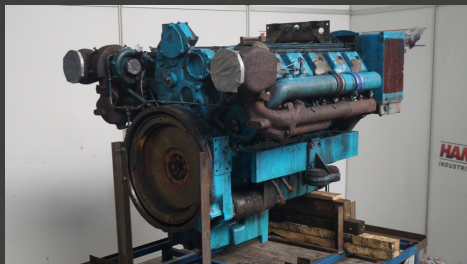

BF10L513FW - Used

Product Images

Additional Information

Engine Application	INDUSTRIAL
Motor Type	BF10L513FW
Brand	DEUTZ
Power (KW)	265.00
Engine model	BF10L513FW
Condition	USED