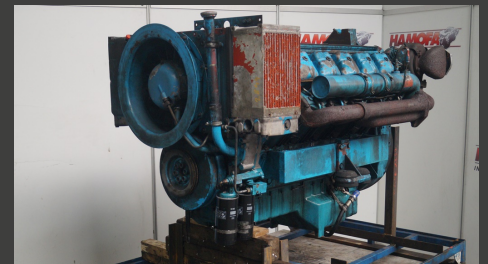

BF10L513FW - Used

Product Images

Additional Information

Engine Application	INDUSTRIAL
Motor Type	BF10L513FW
Brand	DEUTZ
Power (KW)	265.00
Engine model	BF10L513FW
Condition	USED