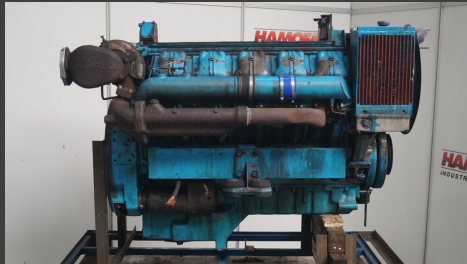

BF10L513FW - Used

Product Images

Additional Information

Engine Application	INDUSTRIAL
Motor Type	BF10L513FW
Brand	DEUTZ
Power (KW)	265.00
Engine model	BF10L513FW
Condition	USED