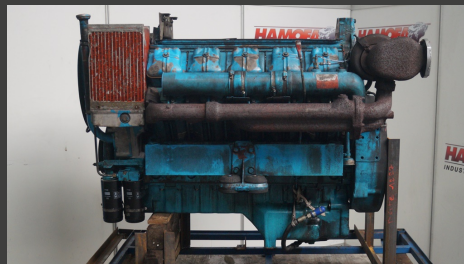

BF10L513FW - Used

Product Images

Additional Information

Engine Application	INDUSTRIAL
Motor Type	BF10L513FW
Brand	DEUTZ
Power (KW)	265.00
Engine model	BF10L513FW
Condition	USED