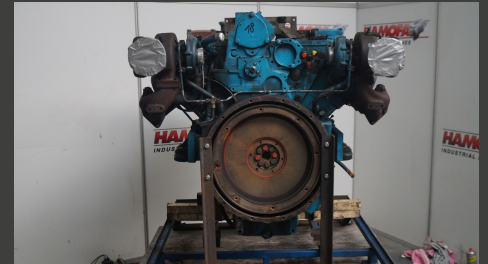

BF10L513FW - Used

Product Images

Additional Information

Engine Application	INDUSTRIAL
Motor Type	BF10L513FW
Brand	DEUTZ
Power (KW)	265.00
Engine model	BF10L513FW
Condition	USED