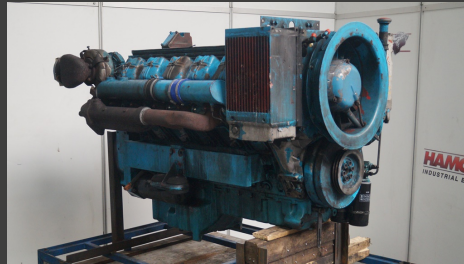

BF10L513FW - Used

Product Images

Additional Information

Engine Application	INDUSTRIAL
Motor Type	BF10L513FW
Brand	DEUTZ
Power (KW)	265.00
Engine model	BF10L513FW
Condition	USED