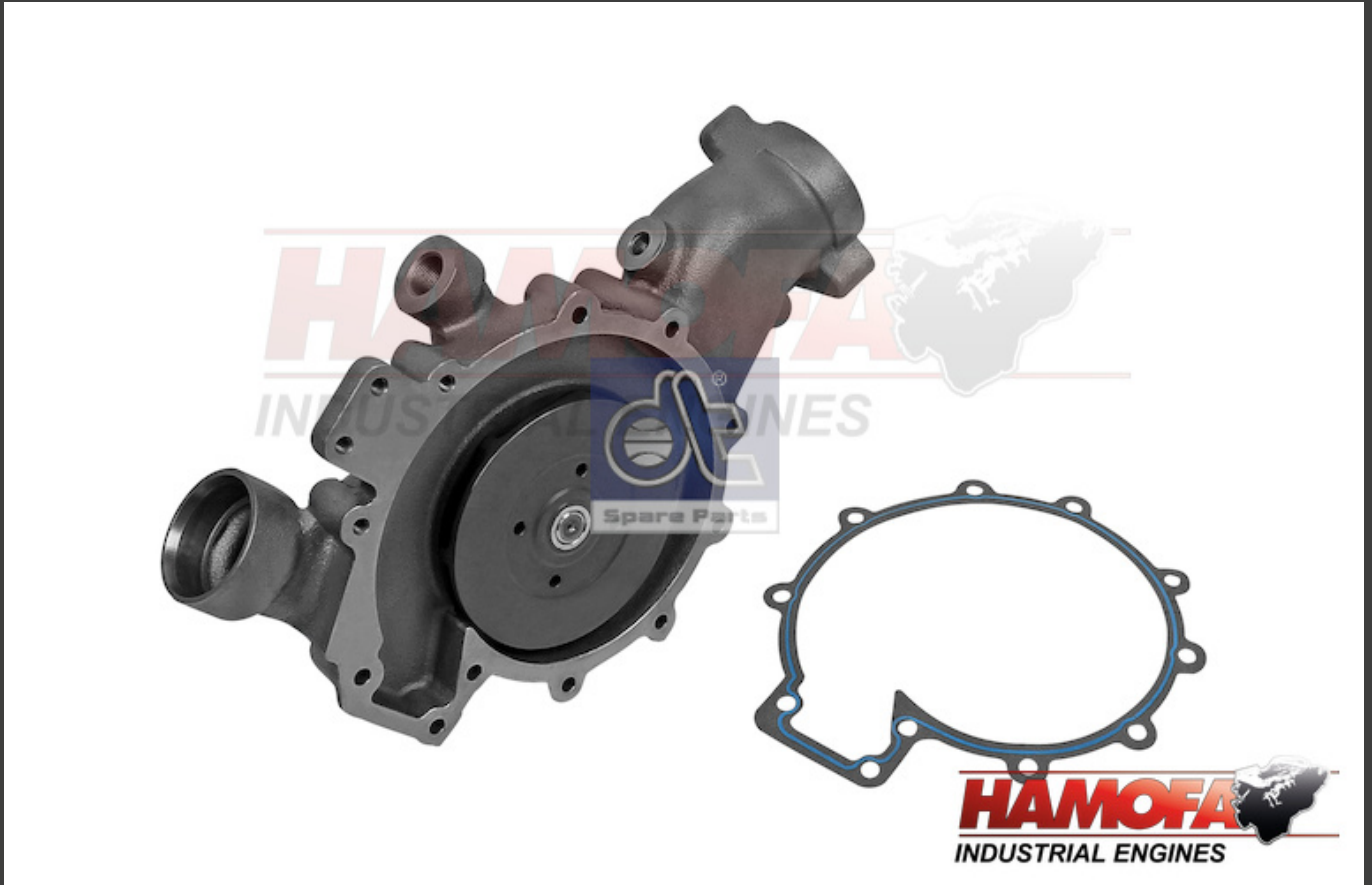

DAF WATER PUMP 1734841 NEW

Product Images

Additional Information

Brand	DAF
Motor Type	PR228
Condition	ORIGINAL
Replaces	1734841
Application Suitable	DAF

Vehicle brand

Model, Engine, Gearbox, Axle, Cabin

DAF

CF 75IV

ReplacesRef. No.

DAF 1734841

Replaces Ref. No.

DAF 1734841A

DAF 1734841R