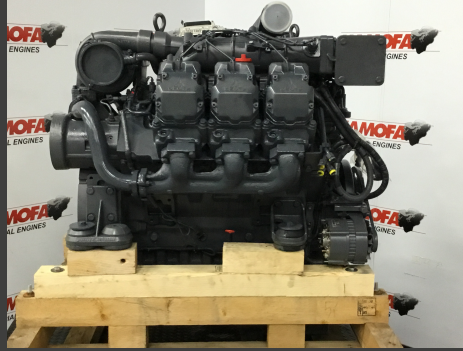

BF6M1015 - New

Product Images

Additional Information

Engine Application	INDUSTRIAL
Motor Type	BF6M1015
Brand	DEUTZ
Power (KW)	223.00
Engine model	BF6M1015
Condition	NEW