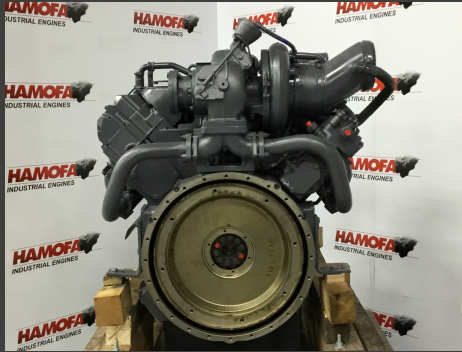

TCD16.0 V8 - New

Product Images

Additional Information

Engine Application	INDUSTRIAL
Motor Type	TCD16.0
Brand	DEUTZ
Power (KW)	520.00
Engine model	TCD16.0 V8
Condition	NEW