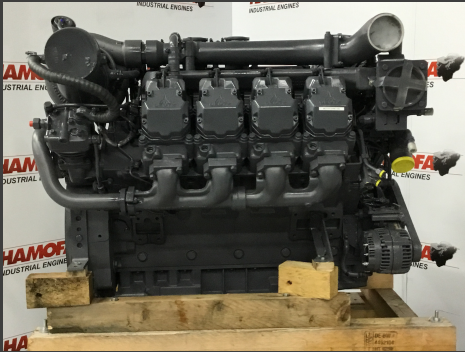

TCD16.0 V8 - New

Product Images

Additional Information

Engine Application	INDUSTRIAL
Motor Type	TCD16.0
Brand	DEUTZ
Power (KW)	520.00
Engine model	TCD16.0 V8
Condition	NEW