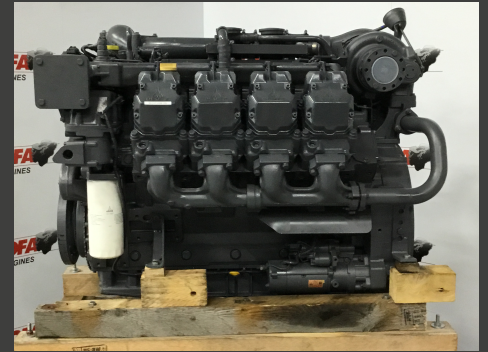

TCD16.0 V8 - New

Product Images

Additional Information

Engine Application	INDUSTRIAL
Motor Type	TCD16.0
Brand	DEUTZ
Power (KW)	520.00
Engine model	TCD16.0 V8
Condition	NEW