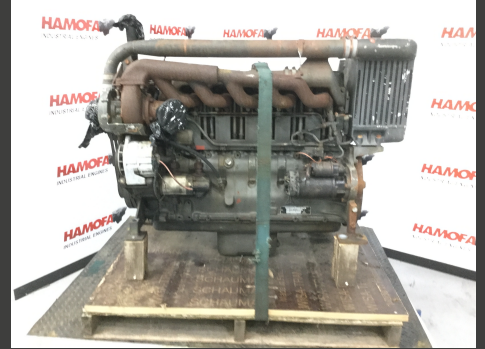

BF6L913C - Used

Product Images

Additional Information

Engine Application	INDUSTRIAL
Motor Type	BF6L913C
Brand	DEUTZ
Power (KW)	0.00
Engine model	BF6L913C
Condition	USED