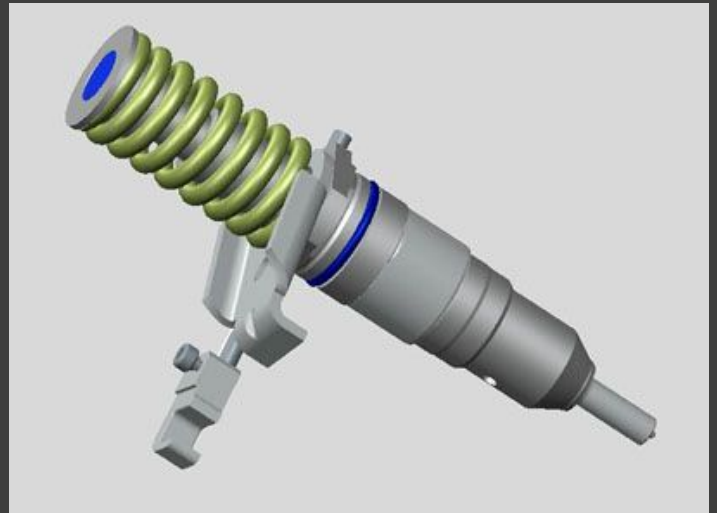

## CATERPILLAR INJECTOR 4P2995 NEW

### Product Images

### Omschrijving

Fuel injectors deliver the right amount of fuel at the right time into an internal combustion engine. Fuel Injectors are the best choice when you need to repair or rebuild any Cat diesel engine. Cat Fuel Injectors are developed specifically for your Cat engine and today's low-sulfur, low-lubricity fuels. You'll get the best wear life, fuel economy and overall performance, regardless of the equipment it's powering or the conditions it has to endure. Featuring coated plungers for maximum wear resistance, each unit is rigorously tested, so you know you're getting genuine Cat reliability. That sets them apart from reverse engineered aftermarket brands, which can cause power and fuel efficiency losses of up to 5%.