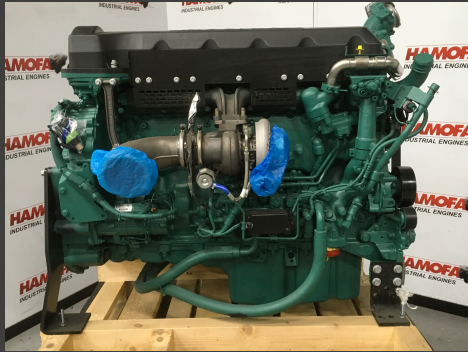

VOLVO TAD1171VE NEW

Product Images

Additional Information

Motor toepassingen	INDUSTRIAL
Motor Type	TAD1171VE
Merk	VOLVO
VERMOGEN (KW)	285,00
Engine model	TAD1171VE
Voorwaarde	nieuw

Project:	PRJB2022019567
Motor Number HMF:	7011455940
Length	140
Total Height	140
Width	115
Fuel Type	Diesel