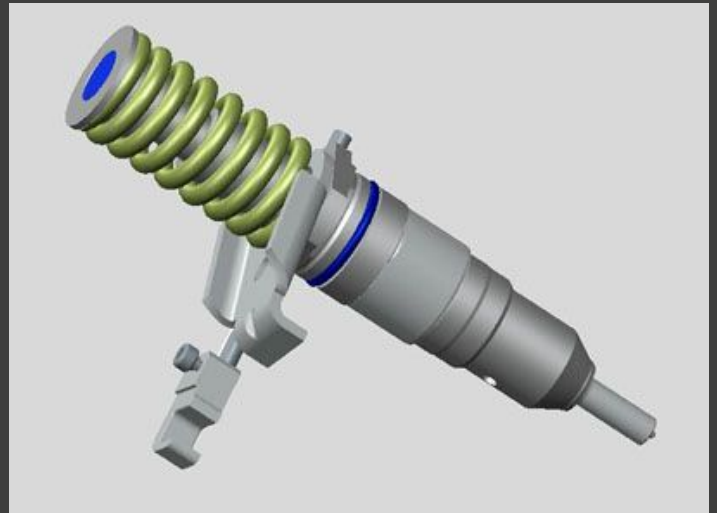

CATERPILLAR INJECTOR G 1278207 NEW

Product Images

Описание

Fuel injectors deliver the right amount of fuel at the right time into an internal combustion engine. Fuel Injectors are the best choice when you need to repair or rebuild any Cat diesel engine. Cat Fuel Injectors are developed specifically for your Cat engine and today's low-sulfur, low-lubricity fuels. You'll get the best wear life, fuel economy and overall performance, regardless of the equipment it's powering or the conditions it has to endure. Featuring coated plungers for maximum wear resistance, each unit is rigorously tested, so you know you're getting genuine Cat reliability. That sets them apart from reverse engineered aftermarket brands, which can cause power and fuel efficiency losses of up to 5%.

Additional Information

Бренд	CATERPILLAR	
Состояние	ОРИГИНАЛ	
Подходящие приложения (подробно)	Name	Models
	PAVING COMPACTOR	CB-434 CS-531
	ENGINE - MACHINE	3116
	ENGINE - INDUSTRIAL	3114