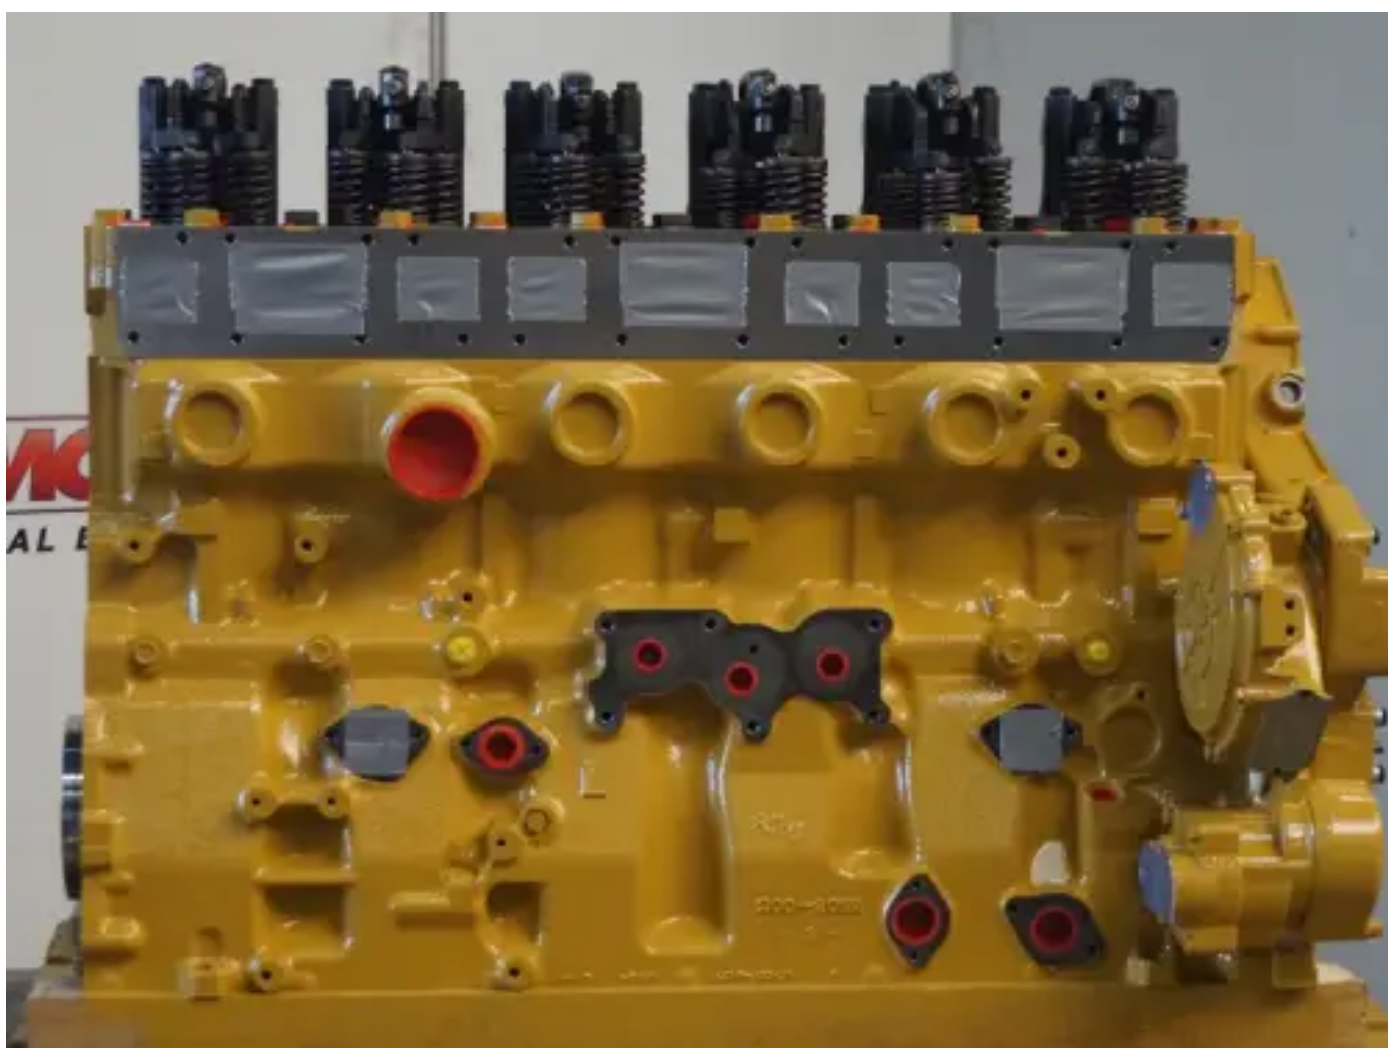

# CATERPILLAR 3176C 3PD-1611750 LONGBLOCK RECONDITIONED

[Contact us](#)

## Specifications

Condition:	Reconditioned
Brand:	caterpillar
Type:	Diesel Engines
Kind of product:	Original
Air cooling type	luchtgekoelde intercooler

Aspiration type	turbo intercooler
Engine Injection Type	directe injectie
Nominal Power @ Nominal Rpm	138 kw
Nominal Rpm @ Nominal Power	2000 rpm