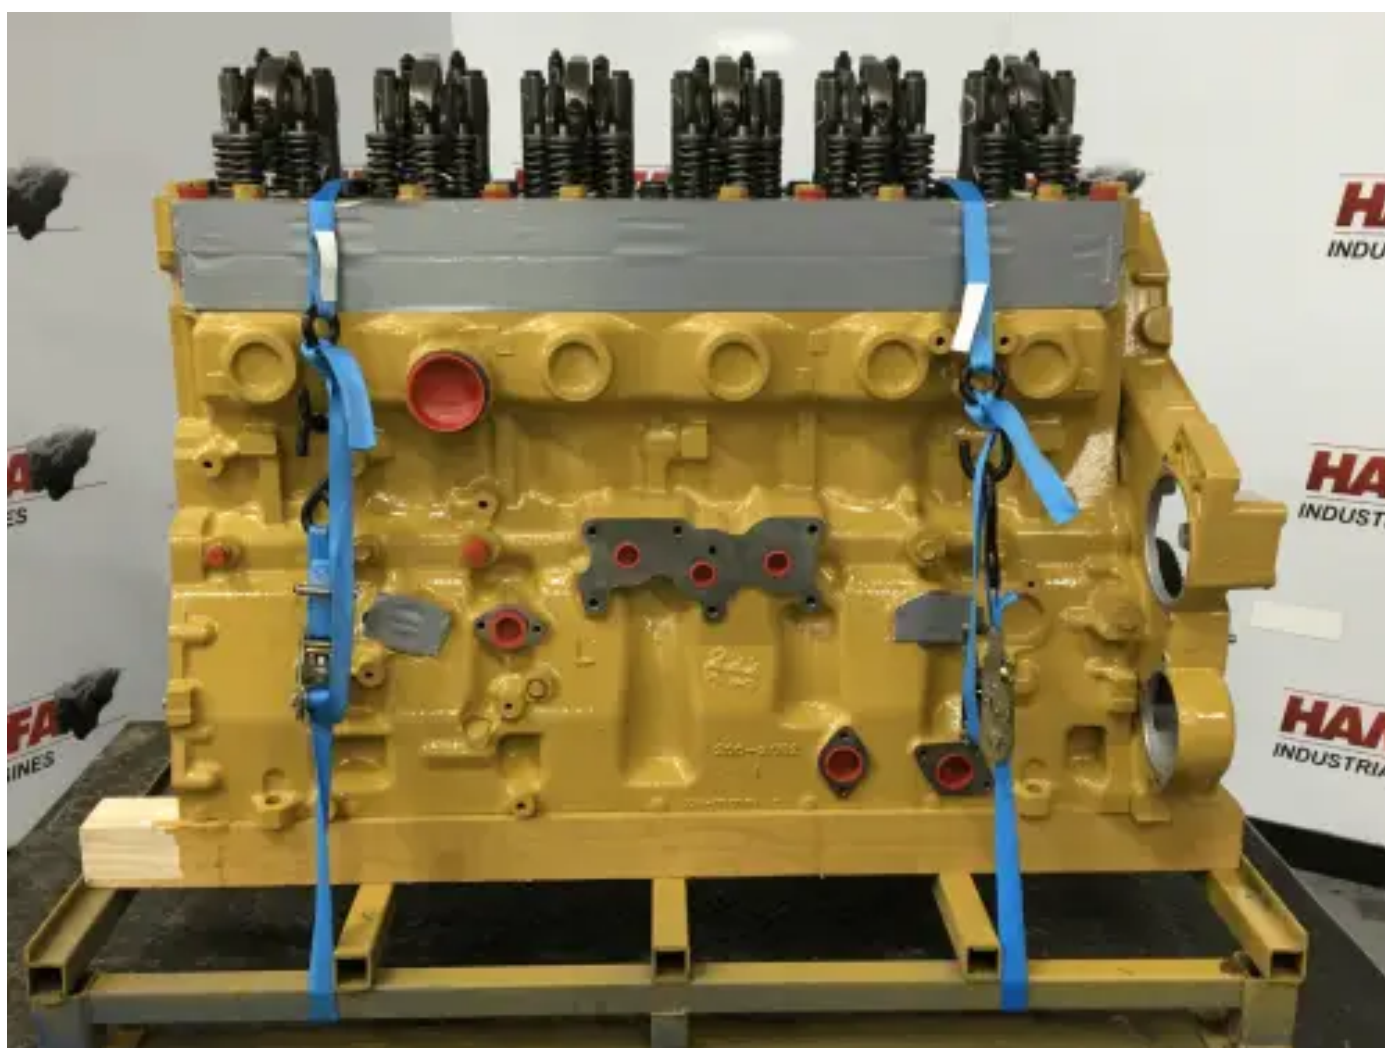

CATERPILLAR 3196 2XR-1605159 LONGBLOCK

[Contact us](#)

Specifications

Condition:	Reconditioned
Brand:	caterpillar
Type:	Diesel Engines
Kind of product:	Original
Air cooling type	extern watercircuit gekoelde interkoeler

Aspiration type	turbo intercooler
Engine Injection Type	directe injectie
Nominal Power @ Nominal Rpm	253.5 kw
Nominal Rpm @ Nominal Power	1800 rpm