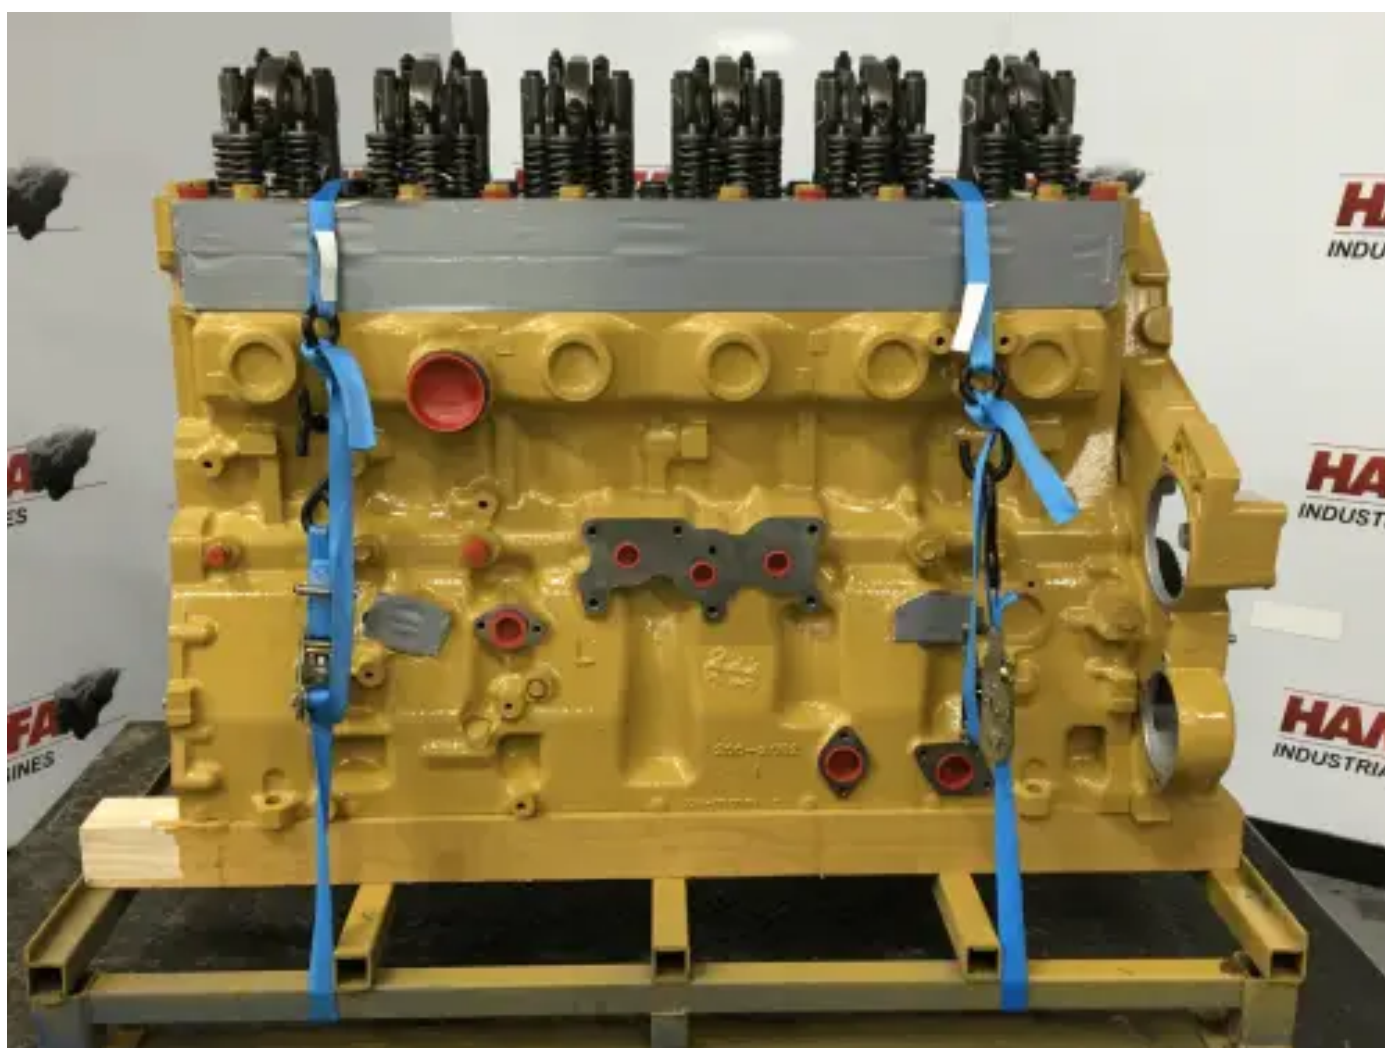

CATERPILLAR 3196 5ED-2231558 LONGBLOCK RECONDITIONED

[Contact us](#)

Specifications

Condition:	Reconditioned
Brand:	caterpillar
Type:	Diesel Engines
Kind of product:	Original
Air cooling type	luchtgekoelde intercooler

Aspiration type	turbo intercooler
Engine Injection Type	directe injectie
Nominal Power @ Nominal Rpm	226.7 kw
Nominal Rpm @ Nominal Power	2100 rpm