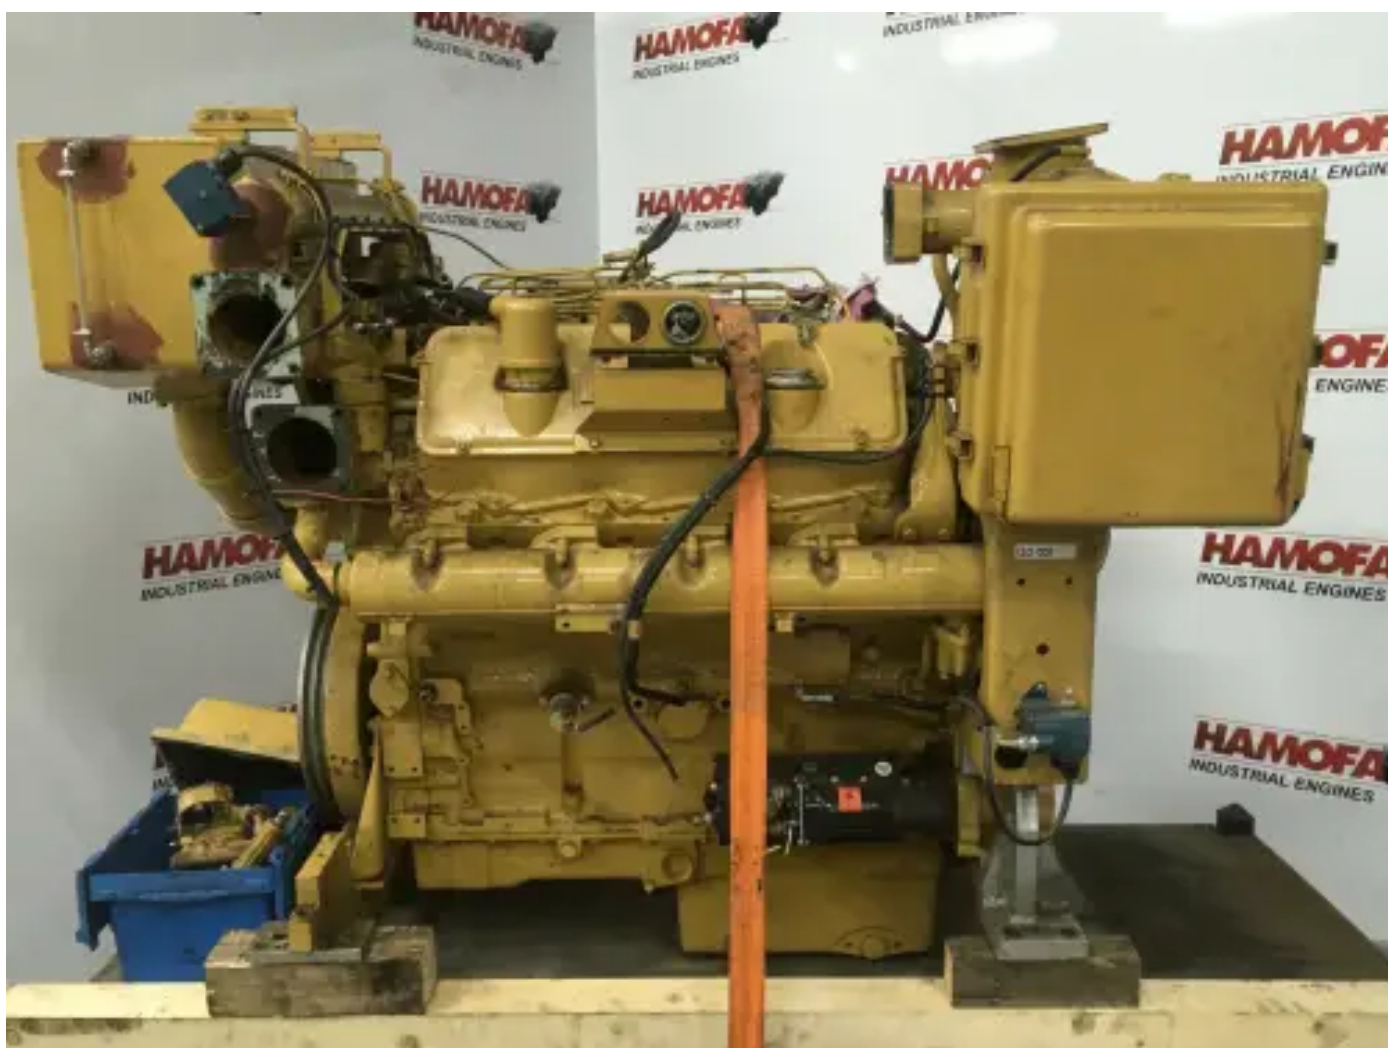

CATERPILLAR 3408 99U-4W4000 RECONDITIONED

[Contact us](#)

Specifications

Condition:	Reconditioned
Brand:	caterpillar
Type:	Diesel Engines
Kind of product:	Original
Air cooling type	watergekoelde intercooler

Bore	137.2 mm
Aspiration type	turbo intercooler
Engine capacity	18000 cc
Engine Fuel Type	diesel
Engine Injection Type	directe injectie
Nominal Power @ Nominal Rpm	350 kw
Nominal Rpm @ Nominal Power	1800 rpm
Qty Cylinders	8 qty
Stroke	152.4 mm