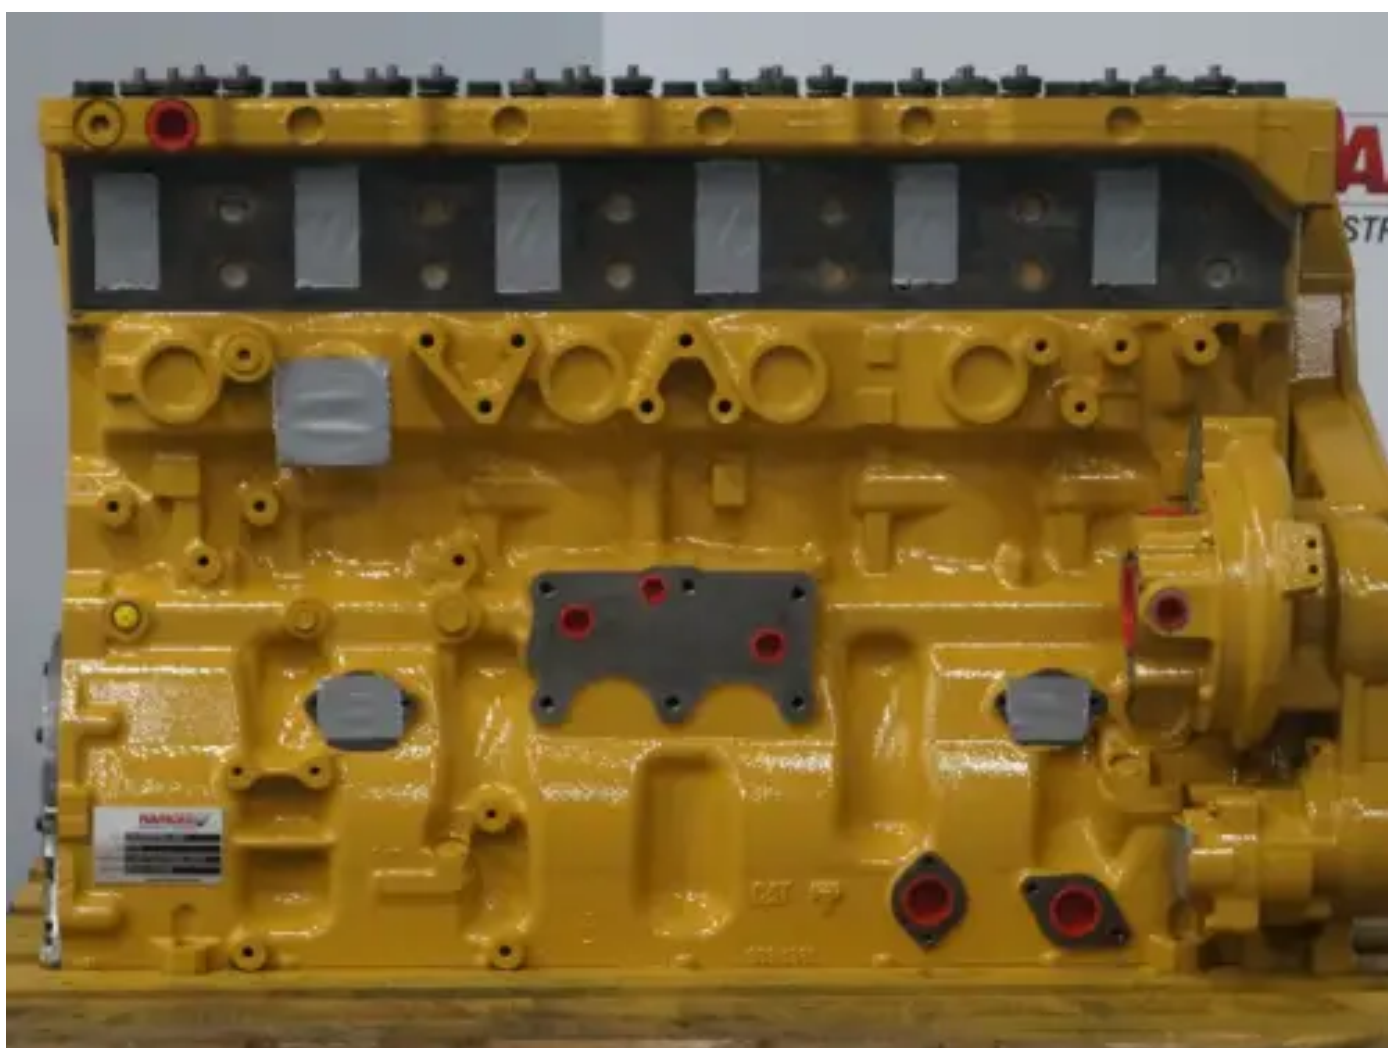

CATERPILLAR C13 LGK-2364575 LONGBLOCK RECONDITIONED

[Contact us](#)

Specifications

Condition:	Reconditioned
Brand:	caterpillar
Type:	Diesel Engines
Kind of product:	Original
Air cooling type	luchtgekoelde intercooler

Bore	130 mm
Aspiration type	turbo intercooler
Engine capacity	12500 cc
Engine Fuel Type	diesel
Engine Injection Type	directe injectie
Nominal Power @ Nominal Rpm	328.1 kw
Nominal Rpm @ Nominal Power	2100 rpm
Qty Cylinders	6 qty
Stroke	157 mm