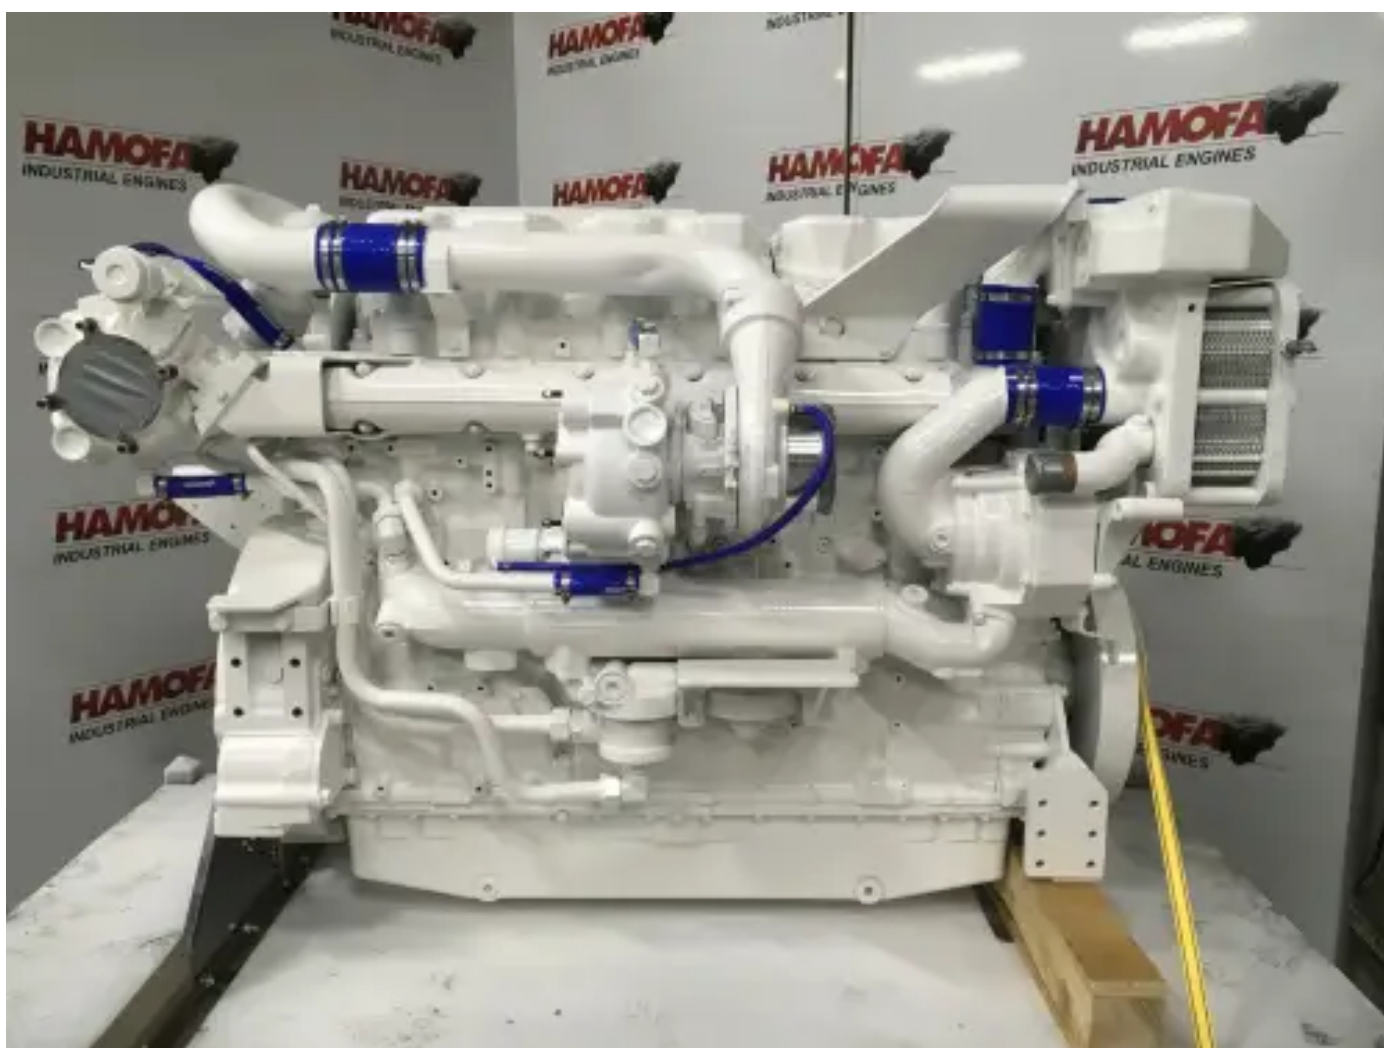

# CATERPILLAR C18 JKX-3142816 RECONDITIONED

[Contact us](#)

## Specifications

Project number:	PRJB20251016644
Condition:	Reconditioned
Brand:	caterpillar
Motor serial number:	JKX00487 / 314-2816
Type:	Diesel Engines

Kind of product:	Original
Air cooling type	extern watercircuit gekoelde interkoeler
Engine Condition	rebuild
ECU Present	ja
Aspiration type	turbo intercooler
Engine cooling type	exchanger (on engine)
Exhaust System	watercooled
Injection Type	ecu (electronic control unit)
Engine Injection Type	directe injectie
Nominal Power @ Nominal Rpm	847.1 kw
Nominal Rpm @ Nominal Power	2300 rpm
Flywheel SAE	unknown
Flywheel housing SAE	sae 1
Starter Voltage	no starter present
Total Height	150 cm
Length	230 cm
Width	120 cm
Turbo type	watercooled
Weight (Specific)	2000 kg