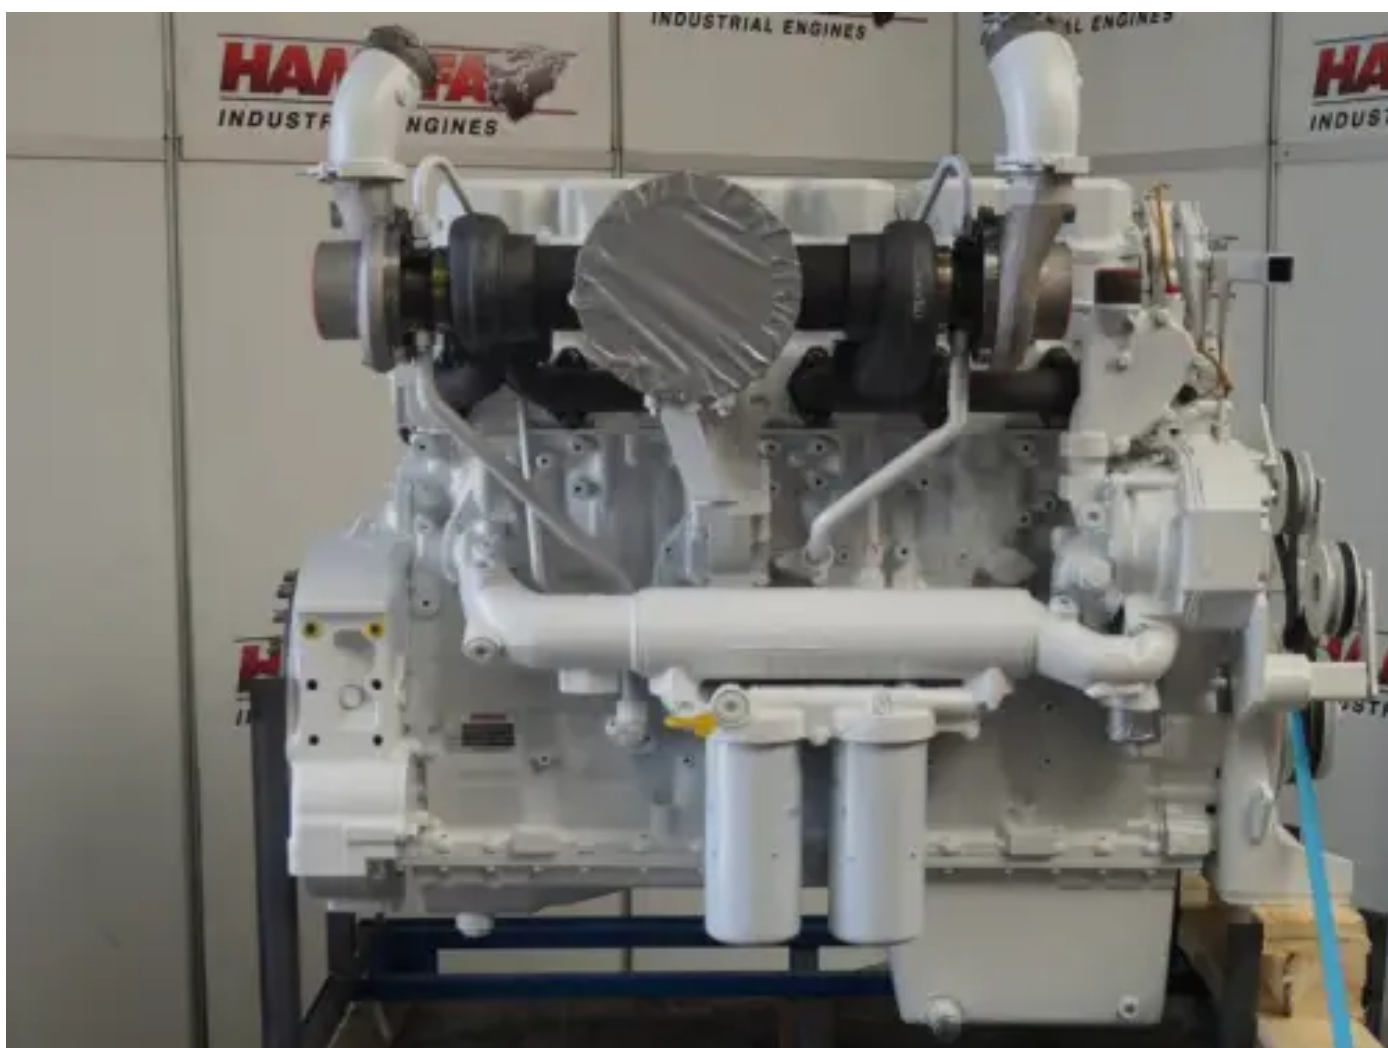

CATERPILLAR C18 WJH-2410021 RECONDITIONED

[Contact us](#)

Specifications

Condition:	Reconditioned
Brand:	caterpillar
Type:	Diesel Engines
Kind of product:	Original
Air cooling type	luchtgekoelde intercooler

Aspiration type	turbo intercooler
Engine Injection Type	directe injectie
Nominal Power @ Nominal Rpm	522 kw
Nominal Rpm @ Nominal Power	2100 rpm