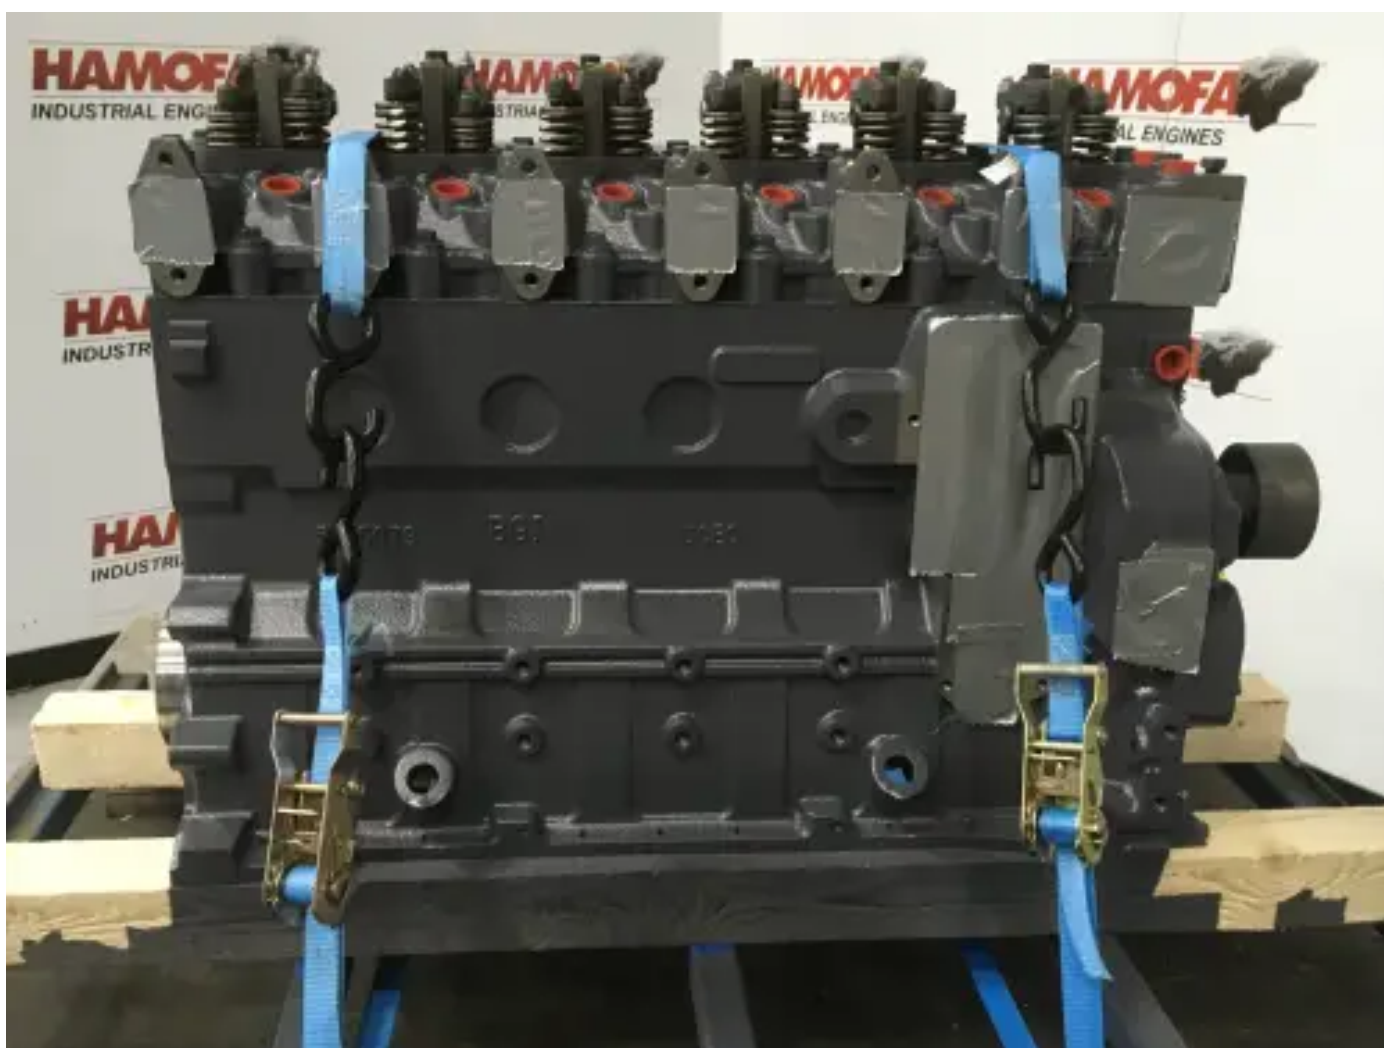

CUMMINS 6B5.9 CPL2678 LONGBLOCK RECONDITIONED

[Contact us](#)

Specifications

Condition: Reconditioned

Brand: cummins

Type: Diesel Engines

Kind of product: Original