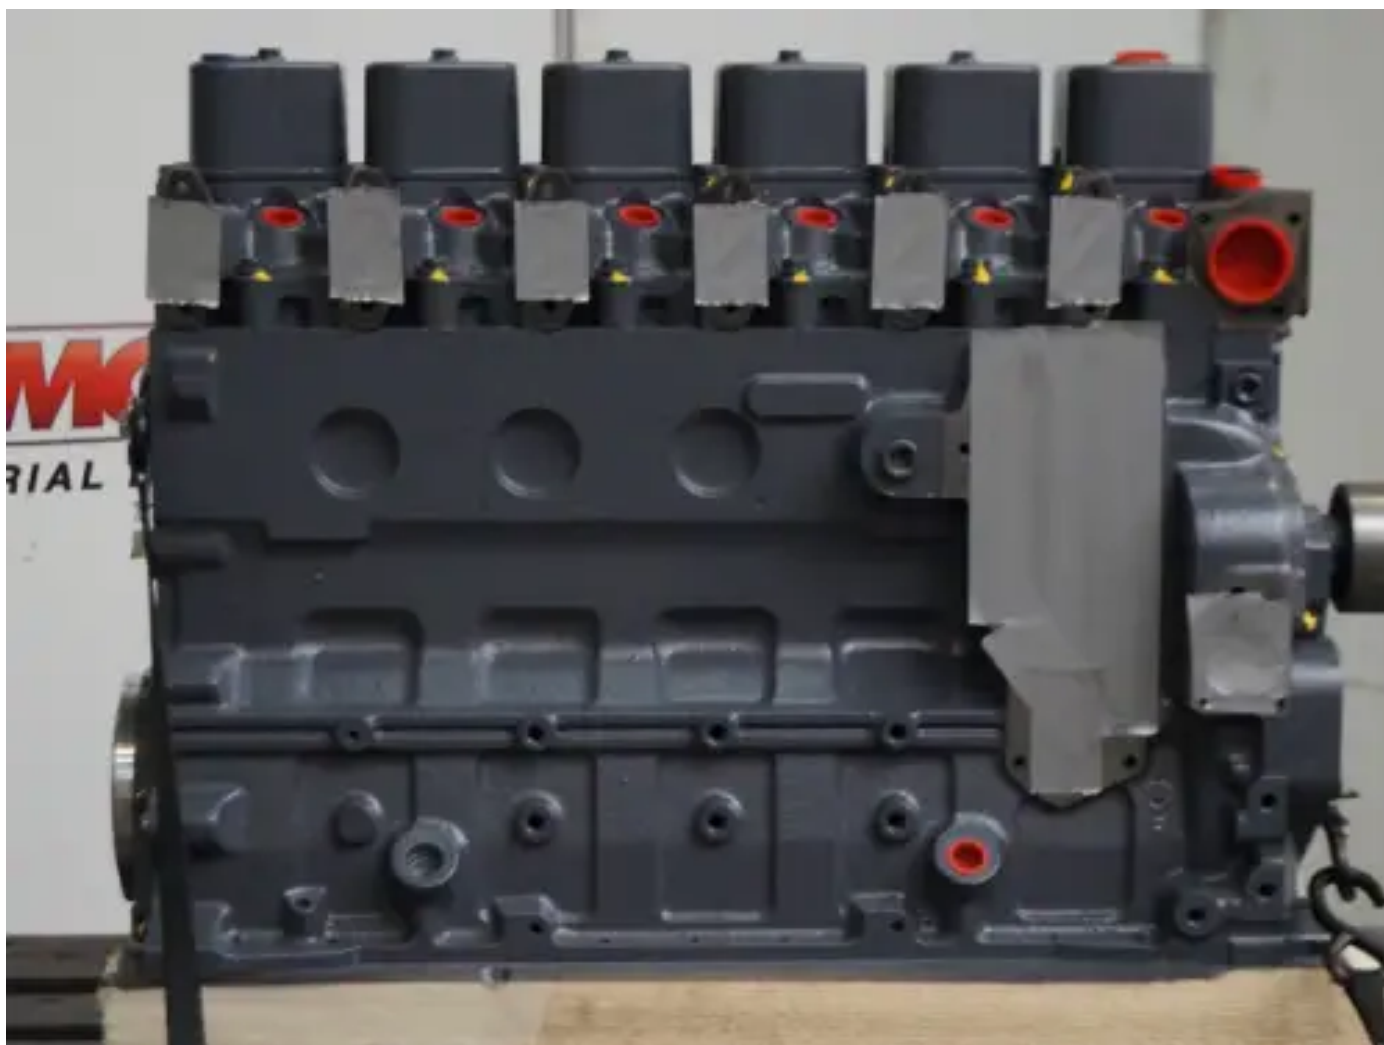

CUMMINS 6BTA5.9 CPL1961 LONGBLOCK RECONDITIONED

[Contact us](#)

Specifications

Condition:	Reconditioned
Brand:	cummins
Type:	Diesel Engines
Kind of product:	Original
Bore	102 mm

Engine capacity	5900 cc
Engine Fuel Type	diesel
Nominal Power @ Nominal Rpm	127 kw
Nominal Rpm @ Nominal Power	2500 rpm
Qty Cylinders	6 qty
Stroke	120 mm