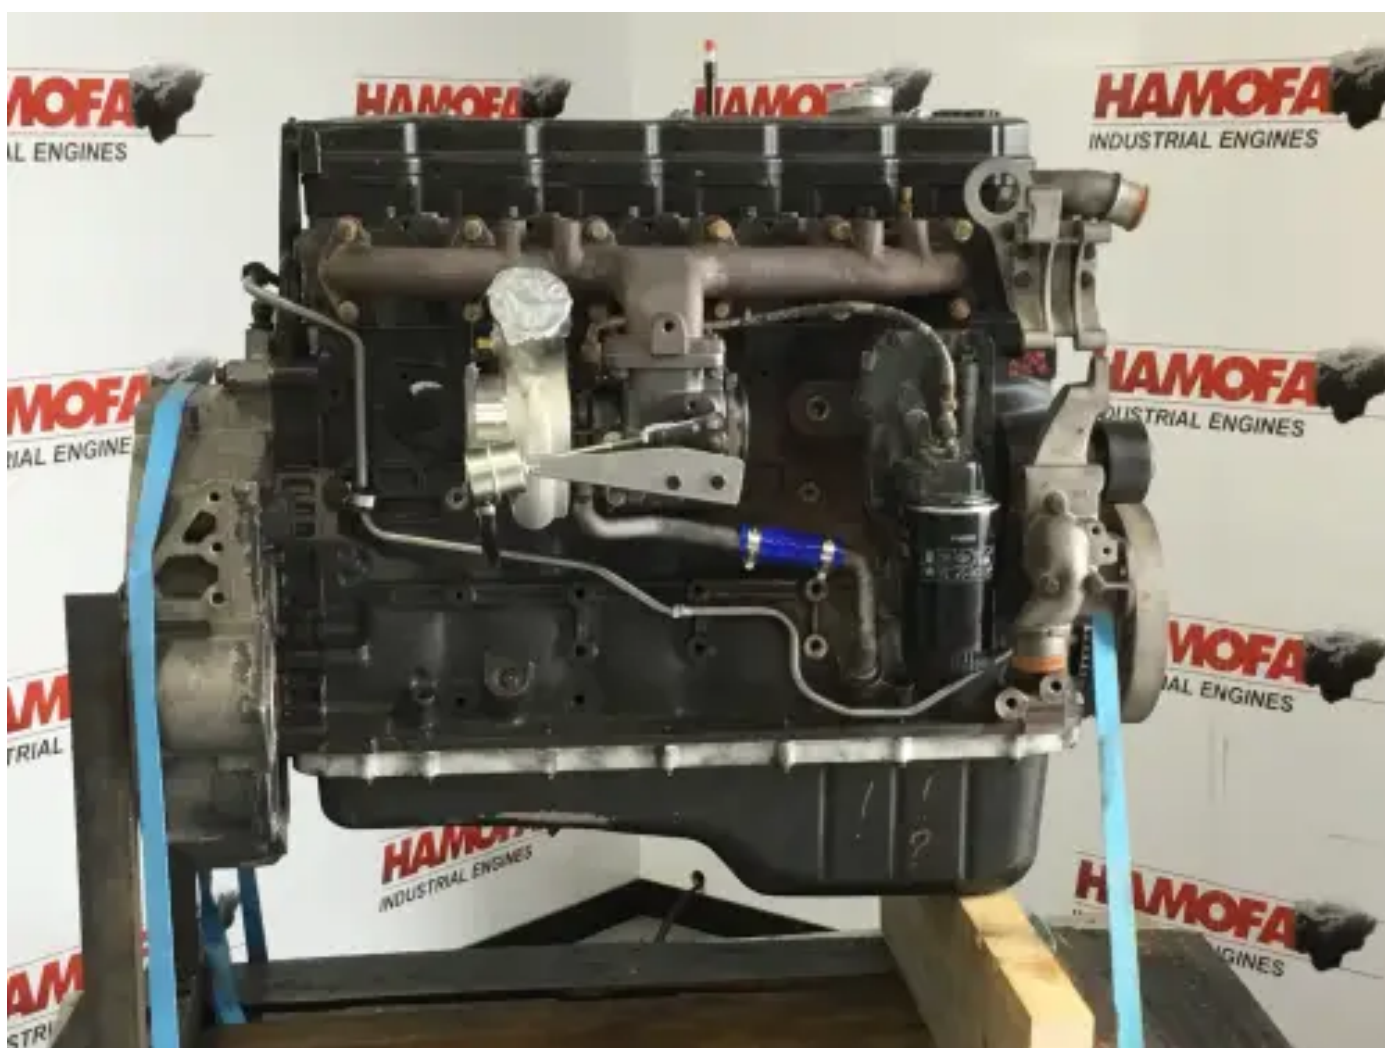

CUMMINS ISBE6.7 COMMONRAIL RECONDITIONED

[Contact us](#)

Specifications

Project number: PRJB2020055154

Condition: Reconditioned

Brand: cummins

Motor serial number: 21981772

Type: Diesel Engines

Kind of product:	Original
Air cooling type	lucht-lucht intercooler
Engine Condition	rebuild
Construction year	2020
Bore	107 mm
ECU Present	no
Emission Certificate	euro 4
Aspiration type	turbo
Engine capacity	6700 cc
Engine color	black
Engine cooling type	radiator cooled (std)
Exhaust System	dry
Engine Fuel Type	diesel
Injection Type	ecu (electronic control unit)
Engine Injection Type	direct commonrail
Nominal Power @ Nominal Rpm	163 kw
Nominal Rpm @ Nominal Power	2500 rpm
Qty Cylinders	6 qty
Flywheel SAE	unknown
Flywheel housing SAE	sae 2
Starter Voltage	24 volt
Stroke	124 mm
Turbo type	dry
Weight (Specific)	614 kg