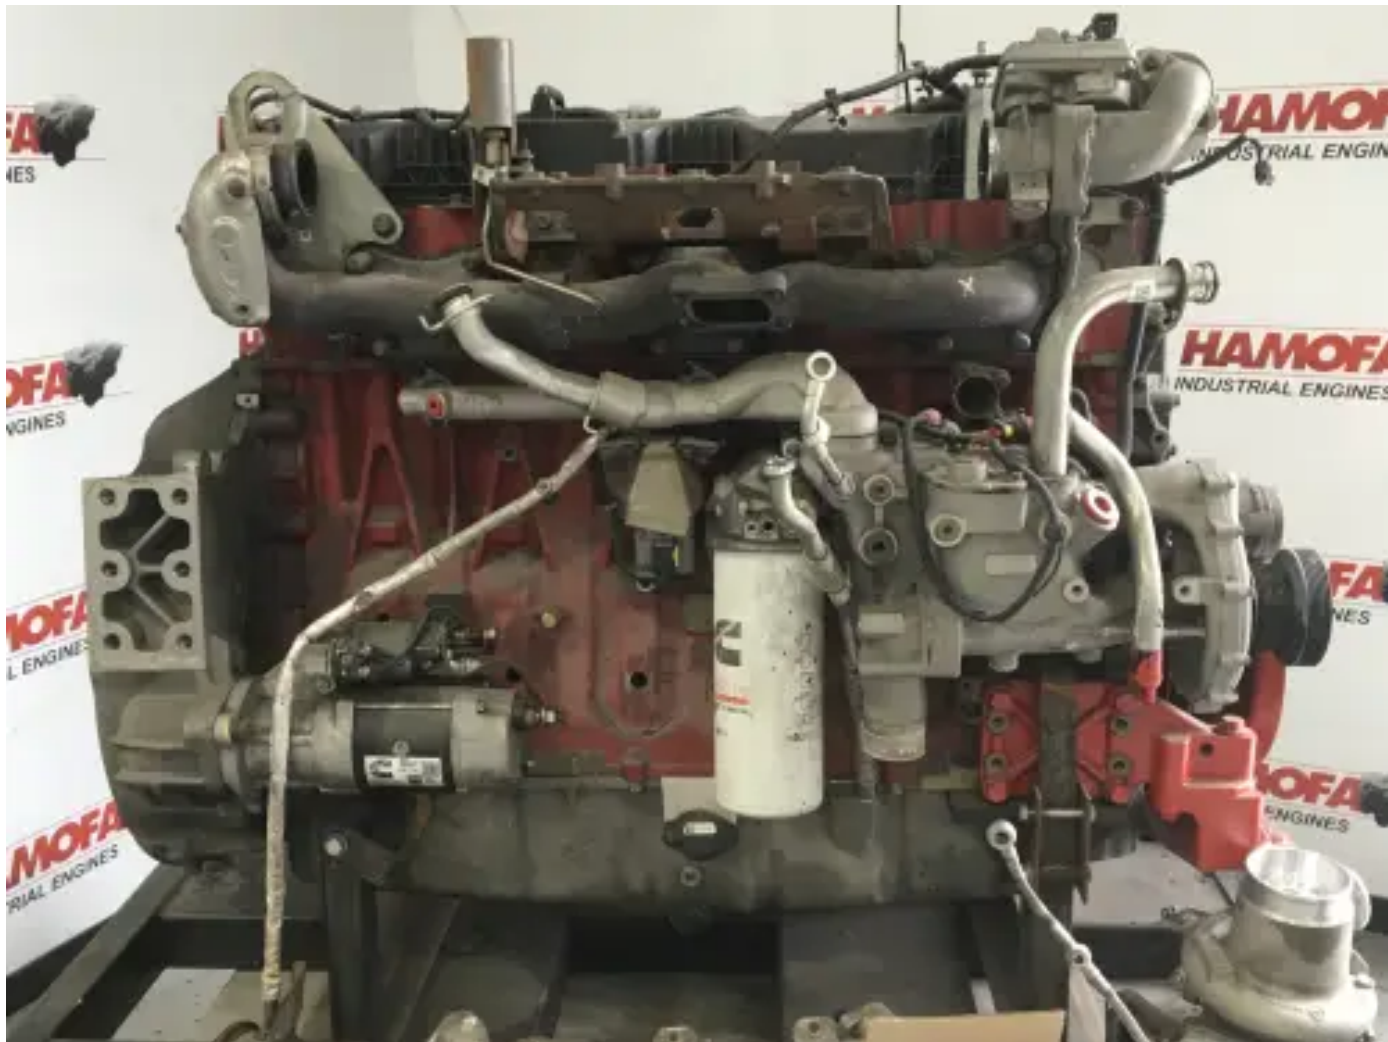

## CUMMINS ISX12 CPL4814 USED

[Contact us](#)

### Specifications

Project number: PRJU20231122052

Condition: Used

Brand: cummins

Motor serial number: 75060252

Type: Diesel Engines

Kind of product: Original

Construction year	2017
ECU Present	no
Engine color	red
Engine cooling type	radiator cooled (std)
Exhaust System	dry
Injection Type	ecu (electronic control unit)
Flywheel SAE	unknown
Flywheel housing SAE	sae 1
Starter Voltage	24 volt
Total Height	135 cm
Length	170 cm
Width	115 cm
Turbo type	dry
Weight (Specific)	1150 kg