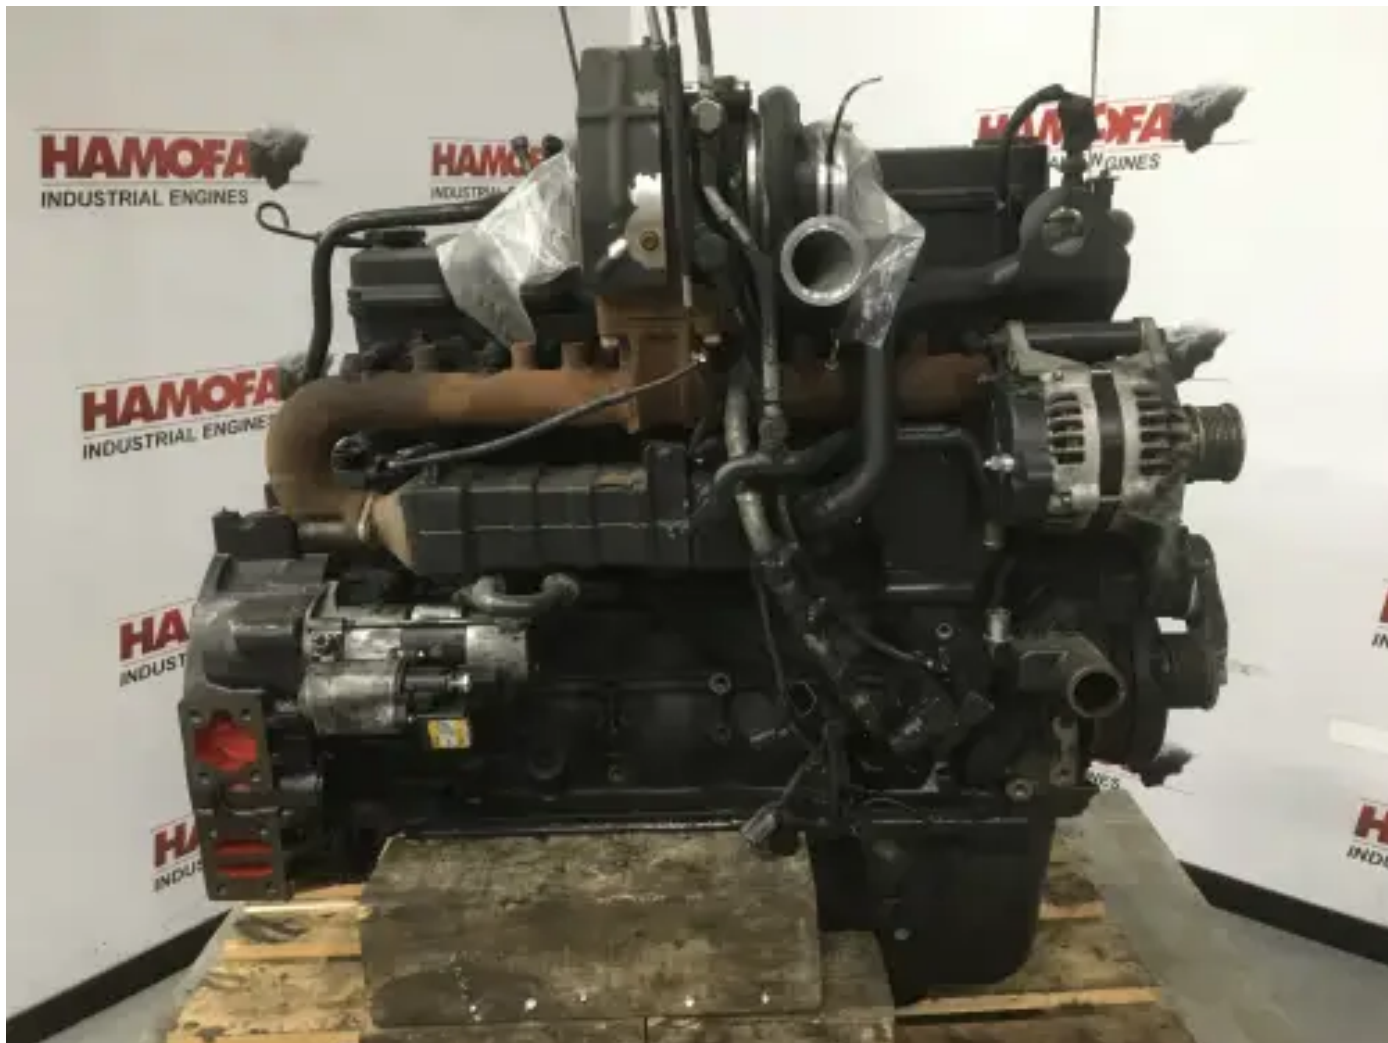

CUMMINS QSB6.7 CPL3098 USED

Specifications

Project number:	PRJB20240414467
Condition:	Used
Brand:	cummins
Motor serial number:	22142996
Type:	Diesel Engines
Kind of product:	Original
Air cooling type	lucht-lucht intercooler
Construction year	2014
Bore	107 mm

ECU Present	yes
Aspiration type	turbo
Engine capacity	6700 cc
Engine color	black
Engine cooling type	radiator cooled (std)
Exhaust System	dry
Engine Fuel Type	diesel
Injection Type	ecu (electronic control unit)
Engine Injection Type	direct commonrail
Nominal Rpm @ Nominal Power	2500 rpm
Qty Cylinders	6 qty
Flywheel SAE	unknown
Flywheel housing SAE	sae 3
Starter Voltage	24 volt
Stroke	124 mm
Total Height	130 cm
Length	120 cm
Width	80 cm
Turbo type	dry
Weight (Specific)	615 kg