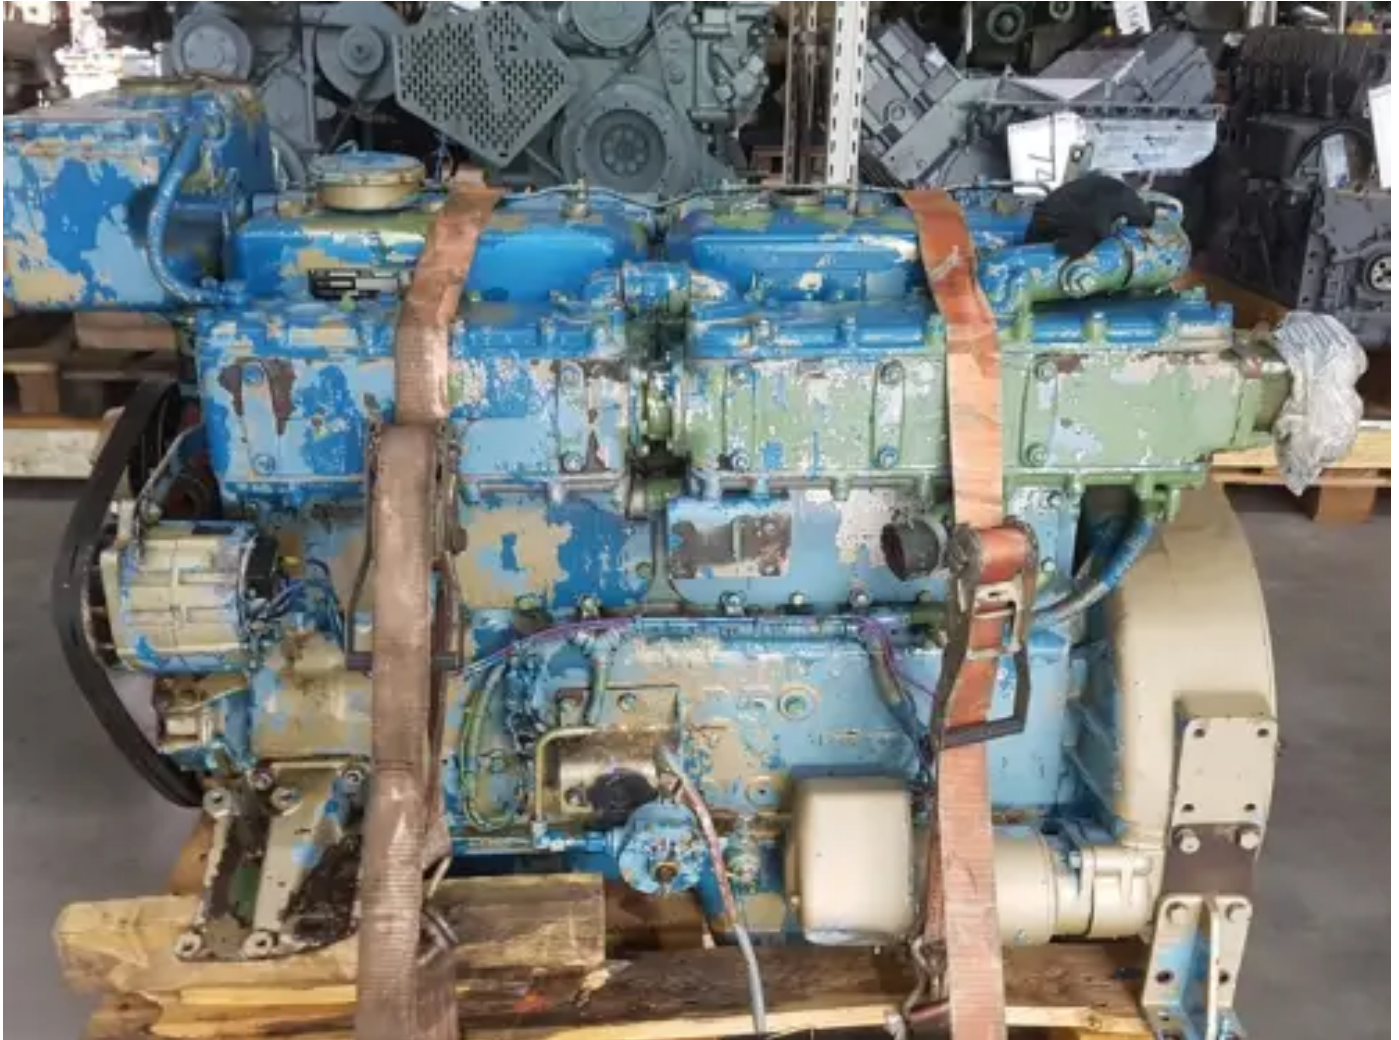

DAF DH 825 MG USED

Specifications

Project number: PRJB20230713066

Condition: Used

Brand: daf

Motor serial number: D-98449

Type: Diesel Engines

Kind of product: Original

Engine Condition used

Bore 118 mm

ECU Present no

Aspiration type	natuurlijk aangezogen
Engine capacity	8270 cc
Engine color	blue
Engine cooling type	external exchanger (eg. keel cooled)
Exhaust System	watercooled
Injection Type	mechanical fuelpump
Qty Cylinders	6 qty
Starter Voltage	24 volt
Stroke	126 mm
Total Height	120 cm
Length	130 cm
Width	85 cm
Turbo type	none mounted
Weight (Specific)	1200 kg
Working Hours	5580 hour(s)