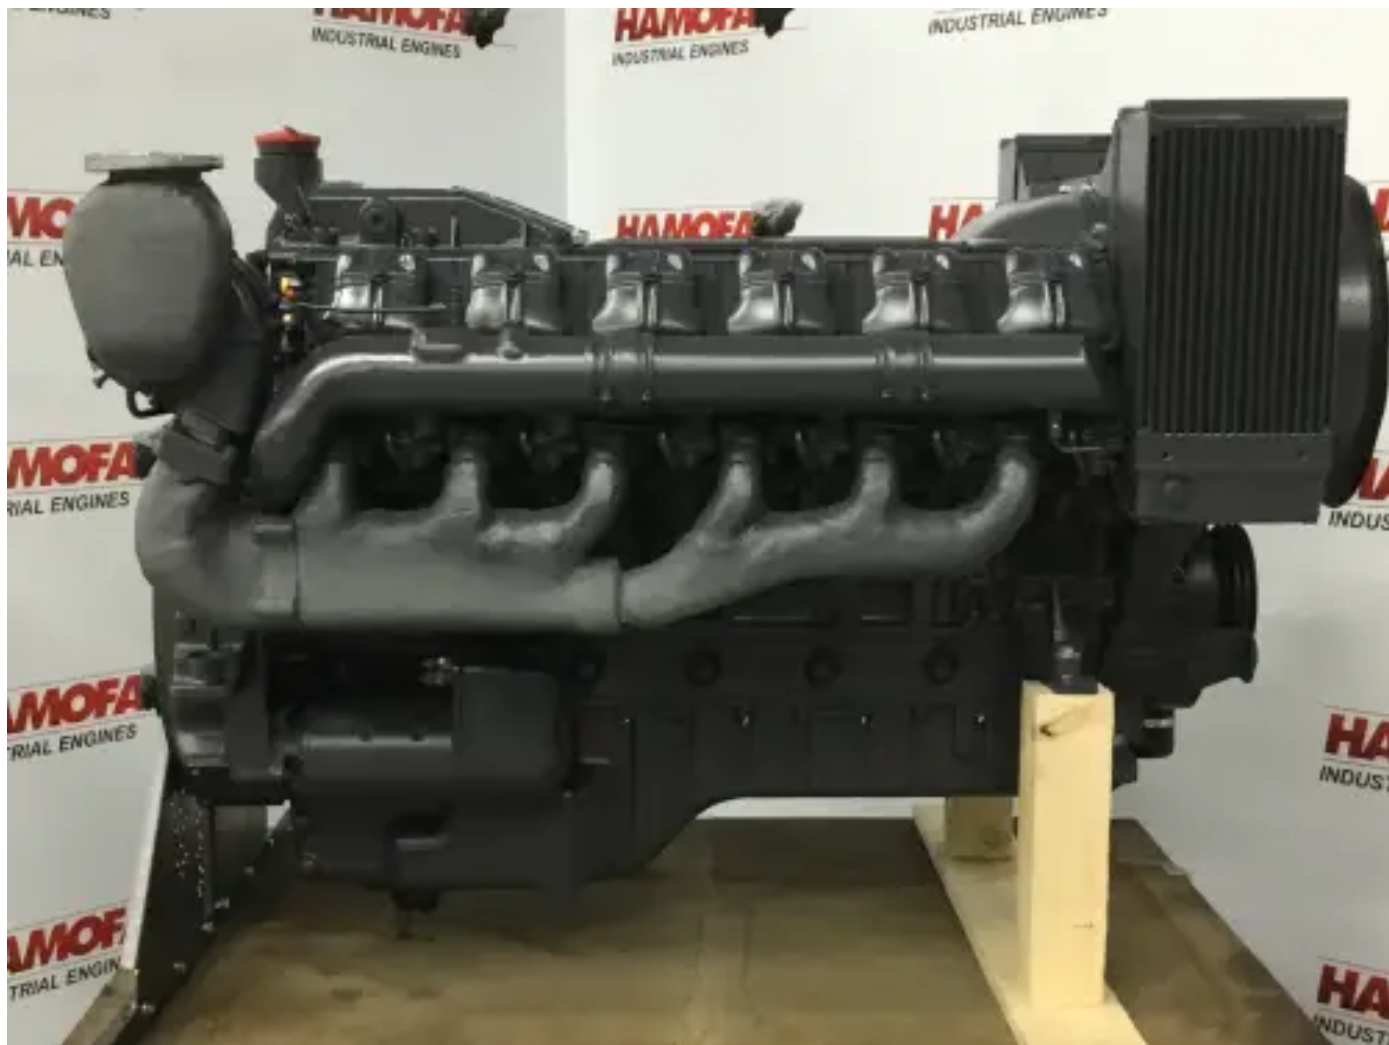

DEUTZ BF12L513C NEW

[Contact us](#)

Specifications

Condition:	New
Brand:	deutz
Type:	Diesel Engines
Kind of product:	Original
Bore	125 mm
Engine capacity	19144 cc

Nominal Power @ Nominal Rpm	335 kw
Qty Cylinders	12 qty
Stroke	130 mm