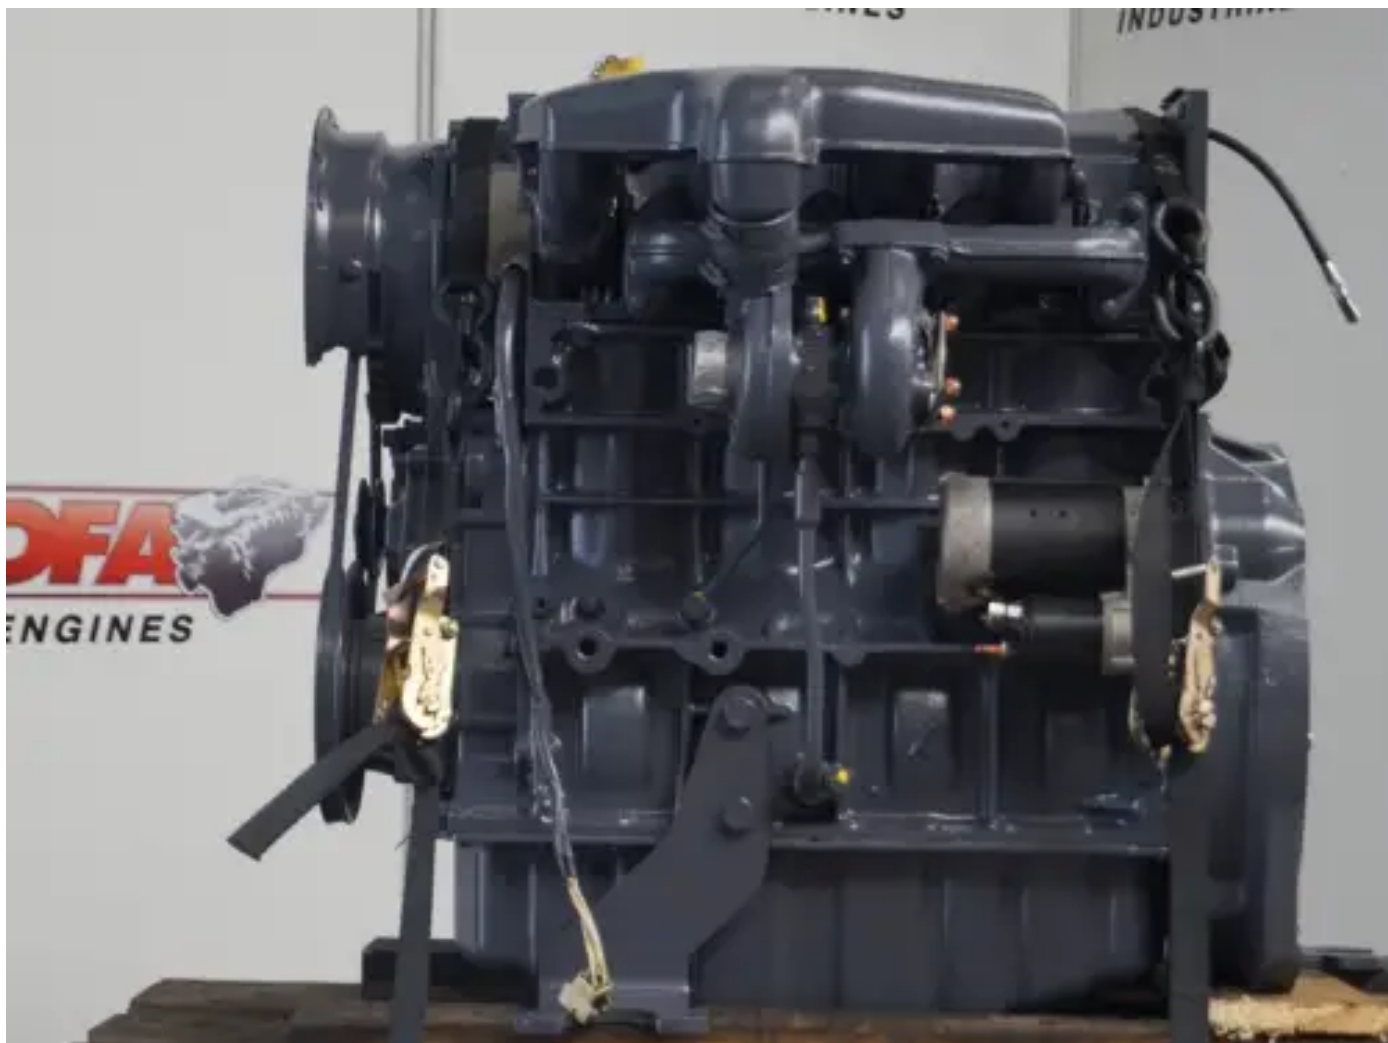

DEUTZ BF4L1011E RECONDITIONED

[Contact us](#)

Specifications

Condition: Reconditioned

Brand: deutz

Type: Diesel Engines

Kind of product: Original

Bore: 91 mm

Engine capacity: 2730 cc

Nominal Power @ Nominal Rpm	34.7 kw
Qty Cylinders	4 qty
Stroke	105 mm