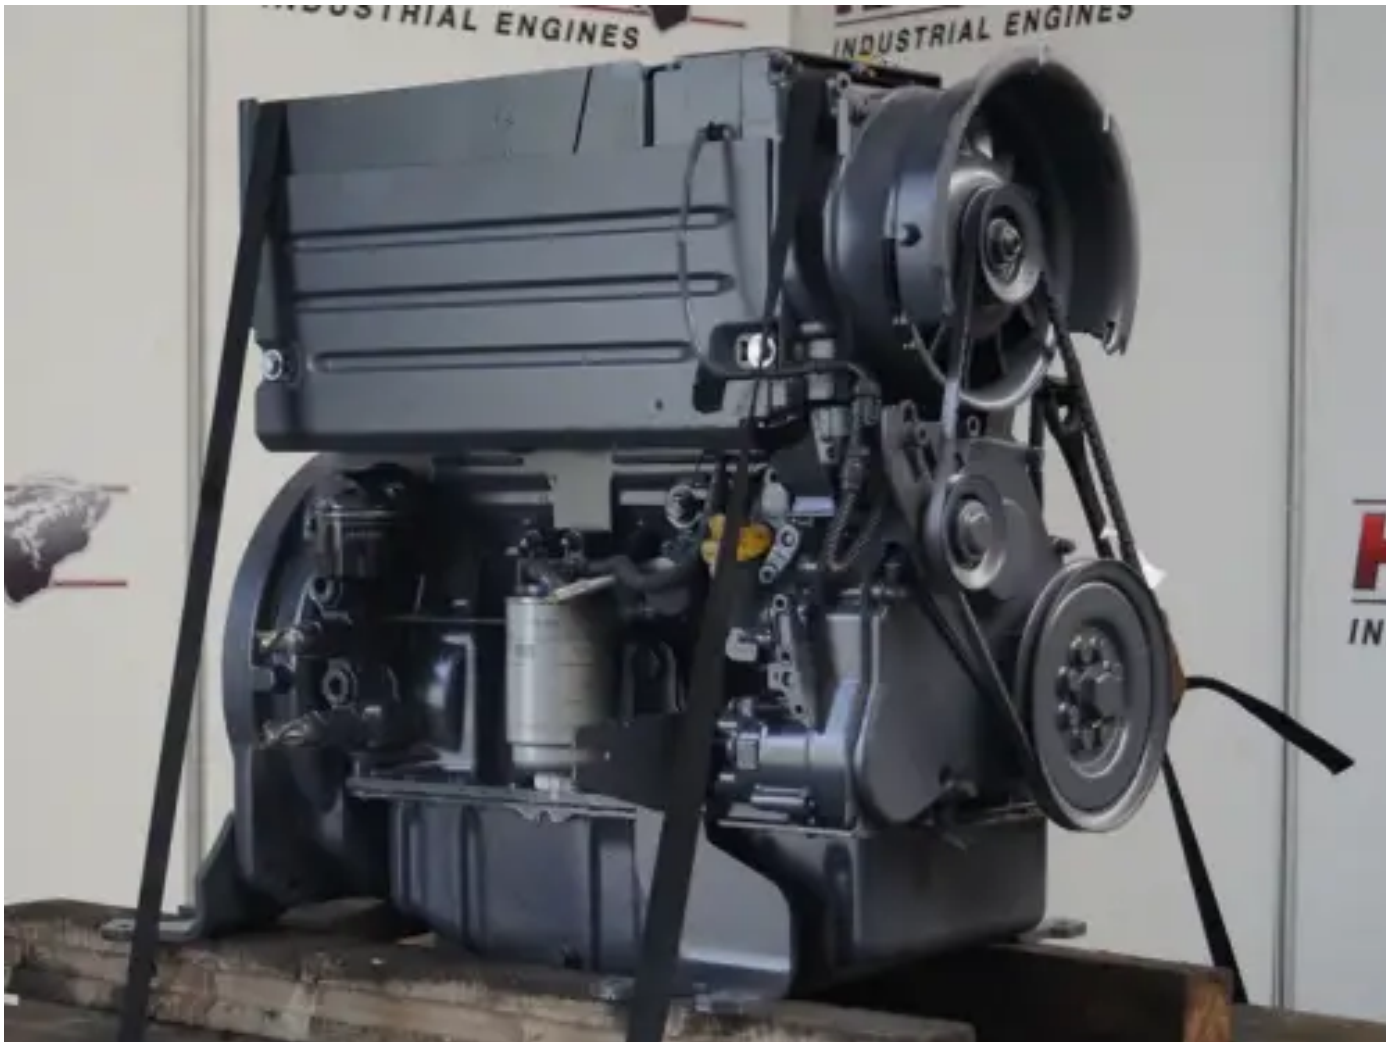

## DEUTZ BF4L1011F RECONDITIONED

[Contact us](#)

### Specifications

Condition: Reconditioned

Brand: deutz

Type: Diesel Engines

Kind of product: Original

Bore: 91 mm

Engine capacity: 2730 cc

Nominal Power @ Nominal Rpm	56 kw
Qty Cylinders	4 qty
Stroke	105 mm