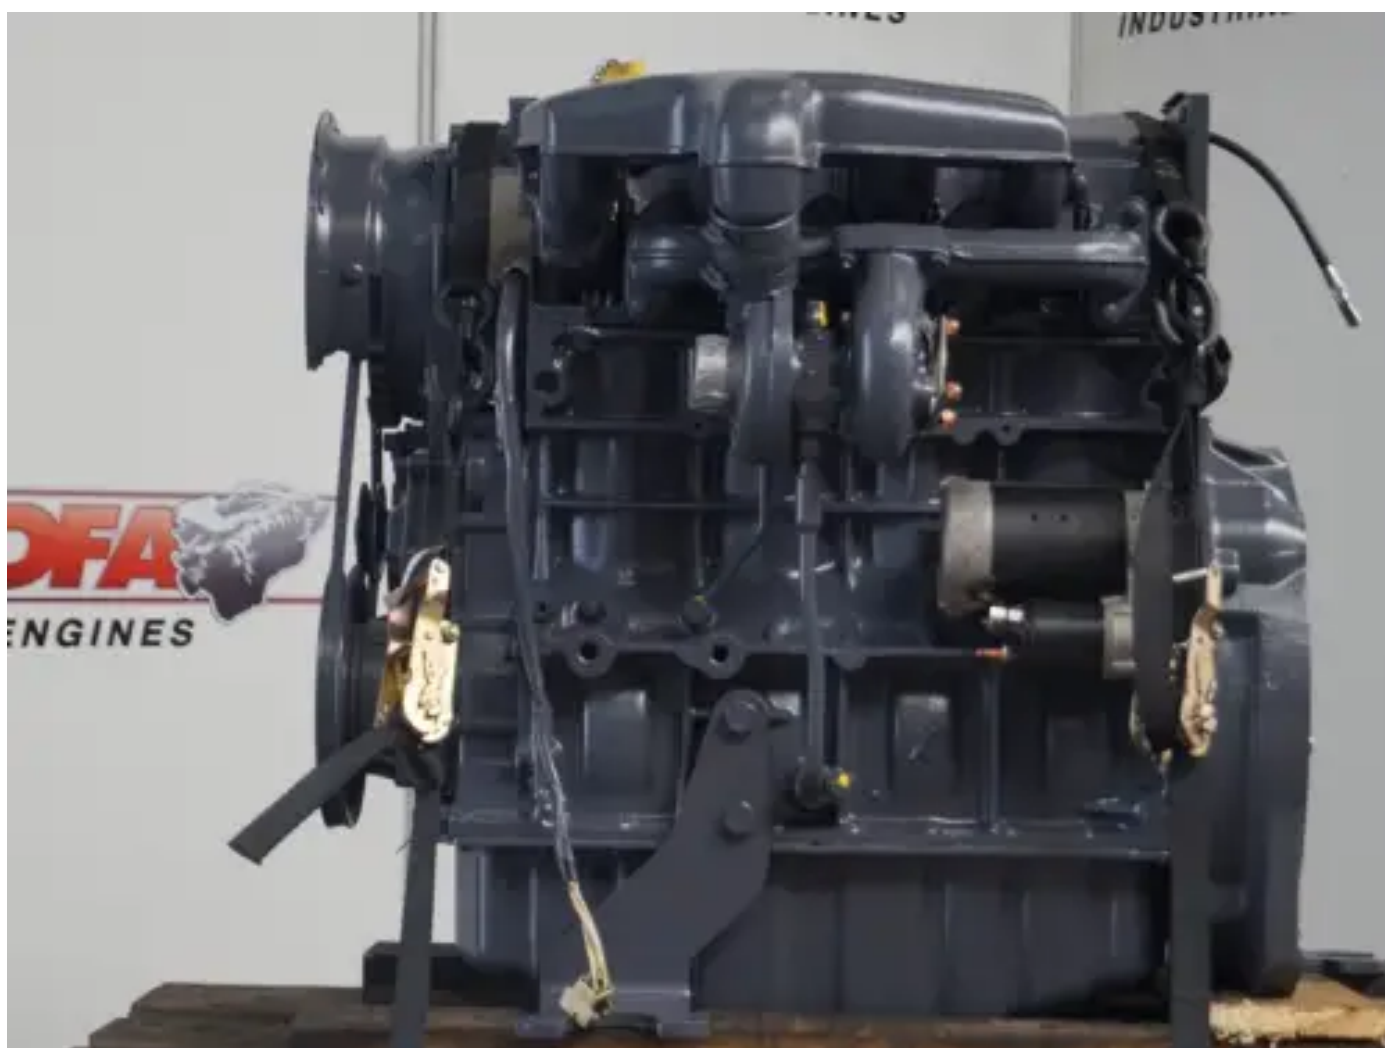

RECONDITIONED DEUTZ BF4L1011T ENGINE

[Contact us](#)

Specifications

Condition:	Reconditioned
Brand:	deutz
Type:	Diesel Engines
Kind of product:	Original
Bore	91 mm

Engine capacity	2730 cc
Nominal Power @ Nominal Rpm	46 kw
Qty Cylinders	4 qty
Stroke	105 mm