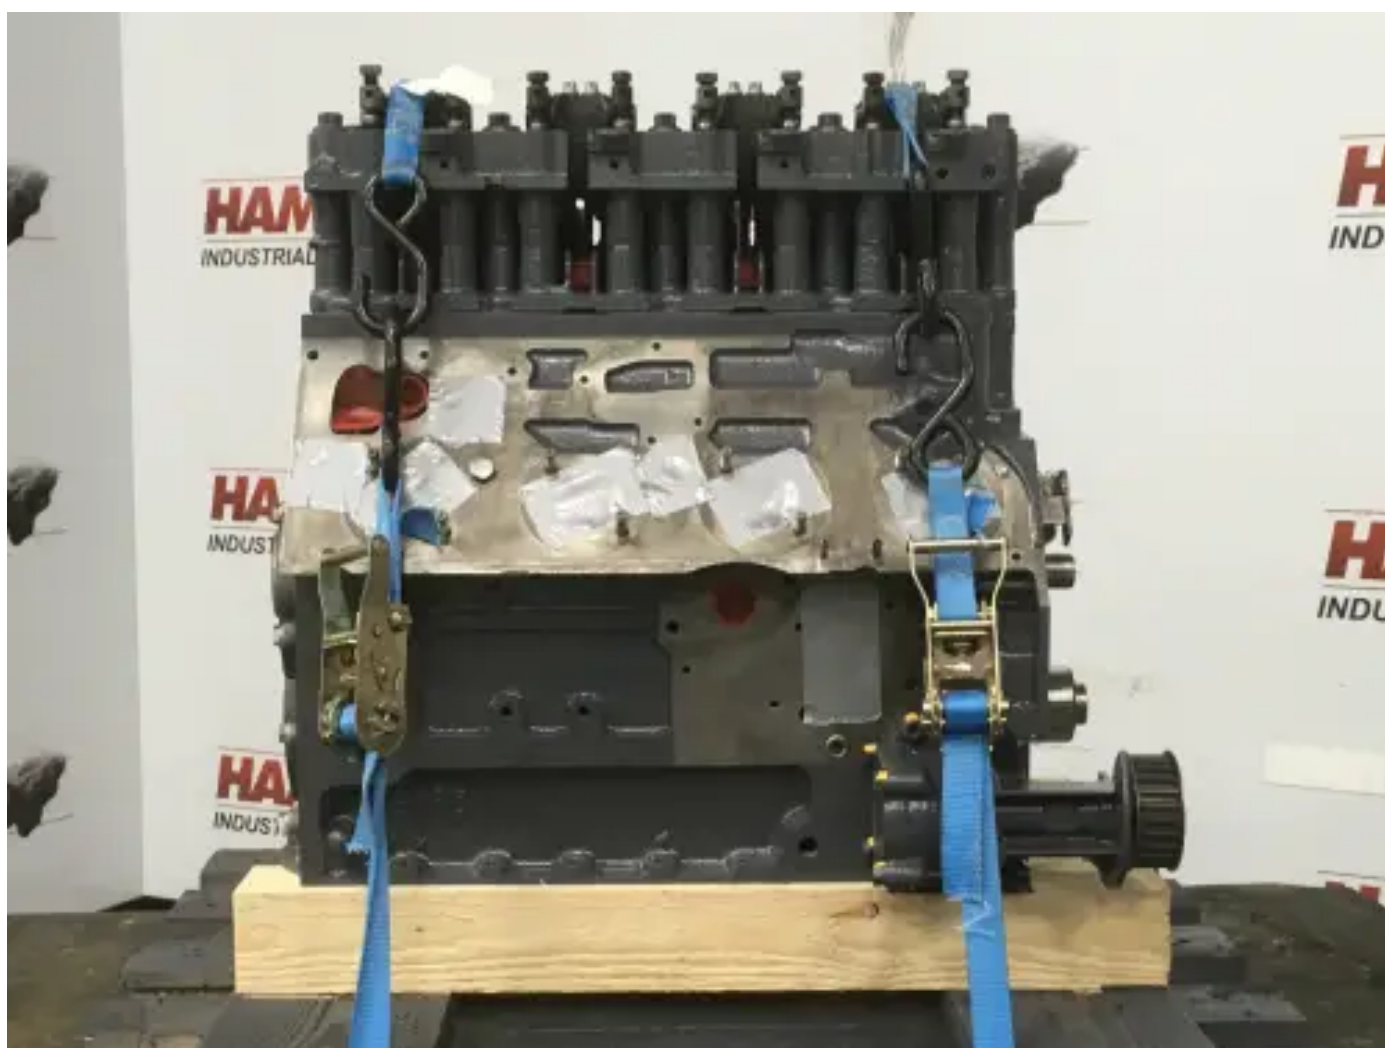

RECONDITIONED DEUTZ BF4L1011T LONGBLOCK

[Contact us](#)

Specifications

Condition:	Reconditioned
Brand:	deutz
Type:	Diesel Engines
Kind of product:	Original
Bore	91 mm

Engine capacity	2730 cc
Nominal Power @ Nominal Rpm	46 kw
Qty Cylinders	4 qty
Stroke	105 mm