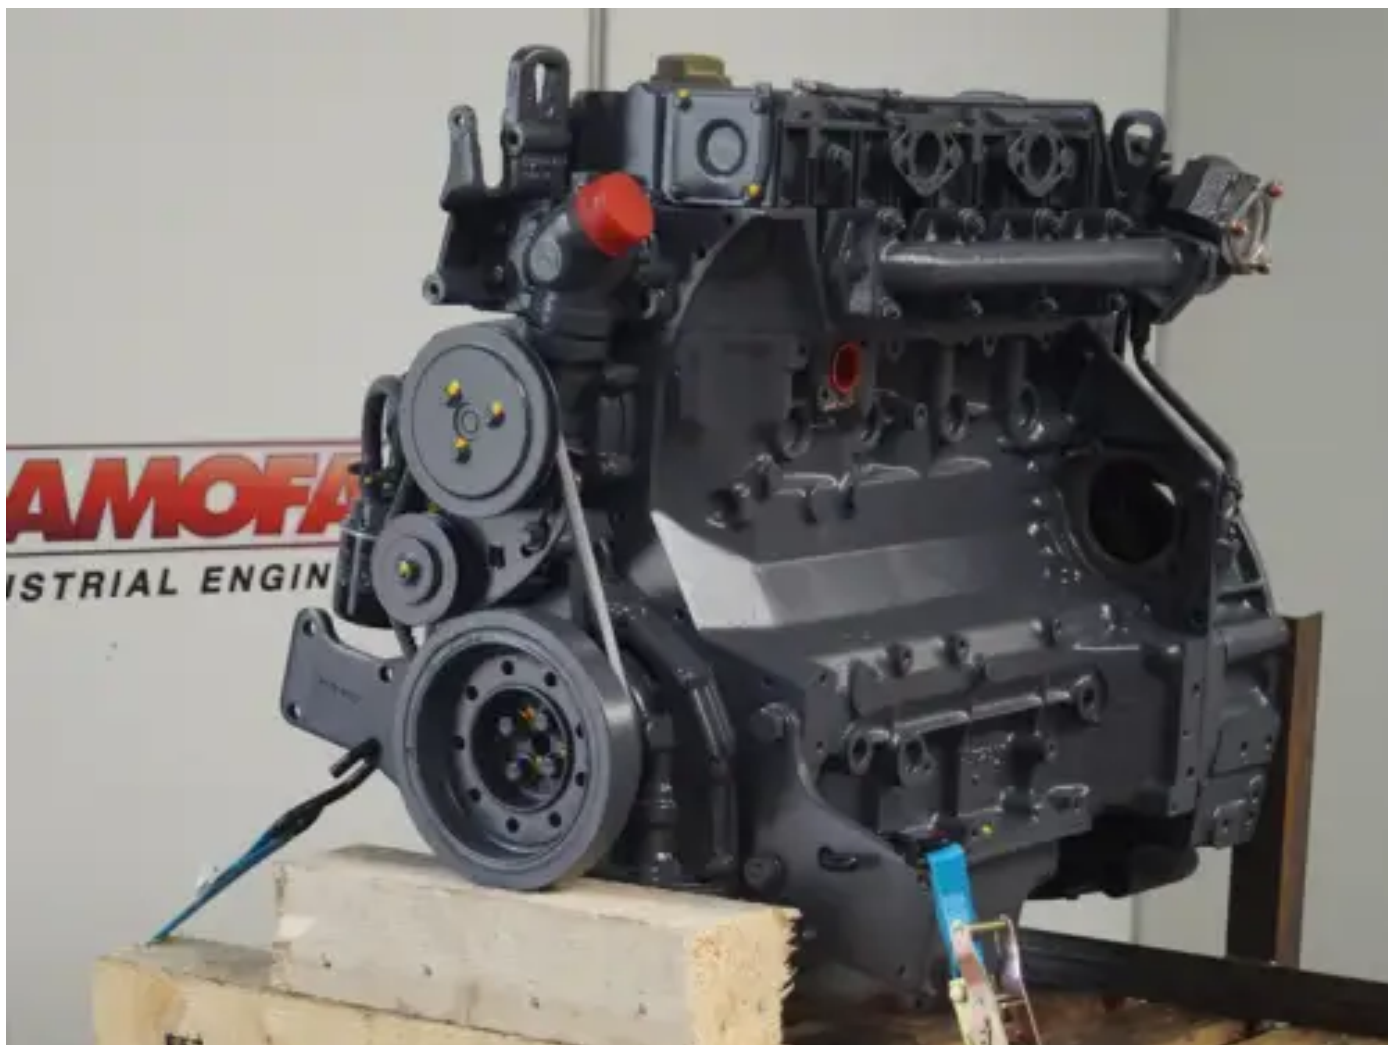

RECONDITIONED DEUTZ BF4M1012E

[Contact us](#)

Specifications

Condition: Reconditioned

Brand: deutz

Type: Diesel Engines

Kind of product: Original

Bore: 94 mm

Aspiration type: direct turbo

Engine capacity	3192 cc
Engine Fuel Type	diesel
Engine Injection Type	direct
Nominal Power @ Nominal Rpm	47 kw
Qty Cylinders	4 qty
Stroke	115 mm