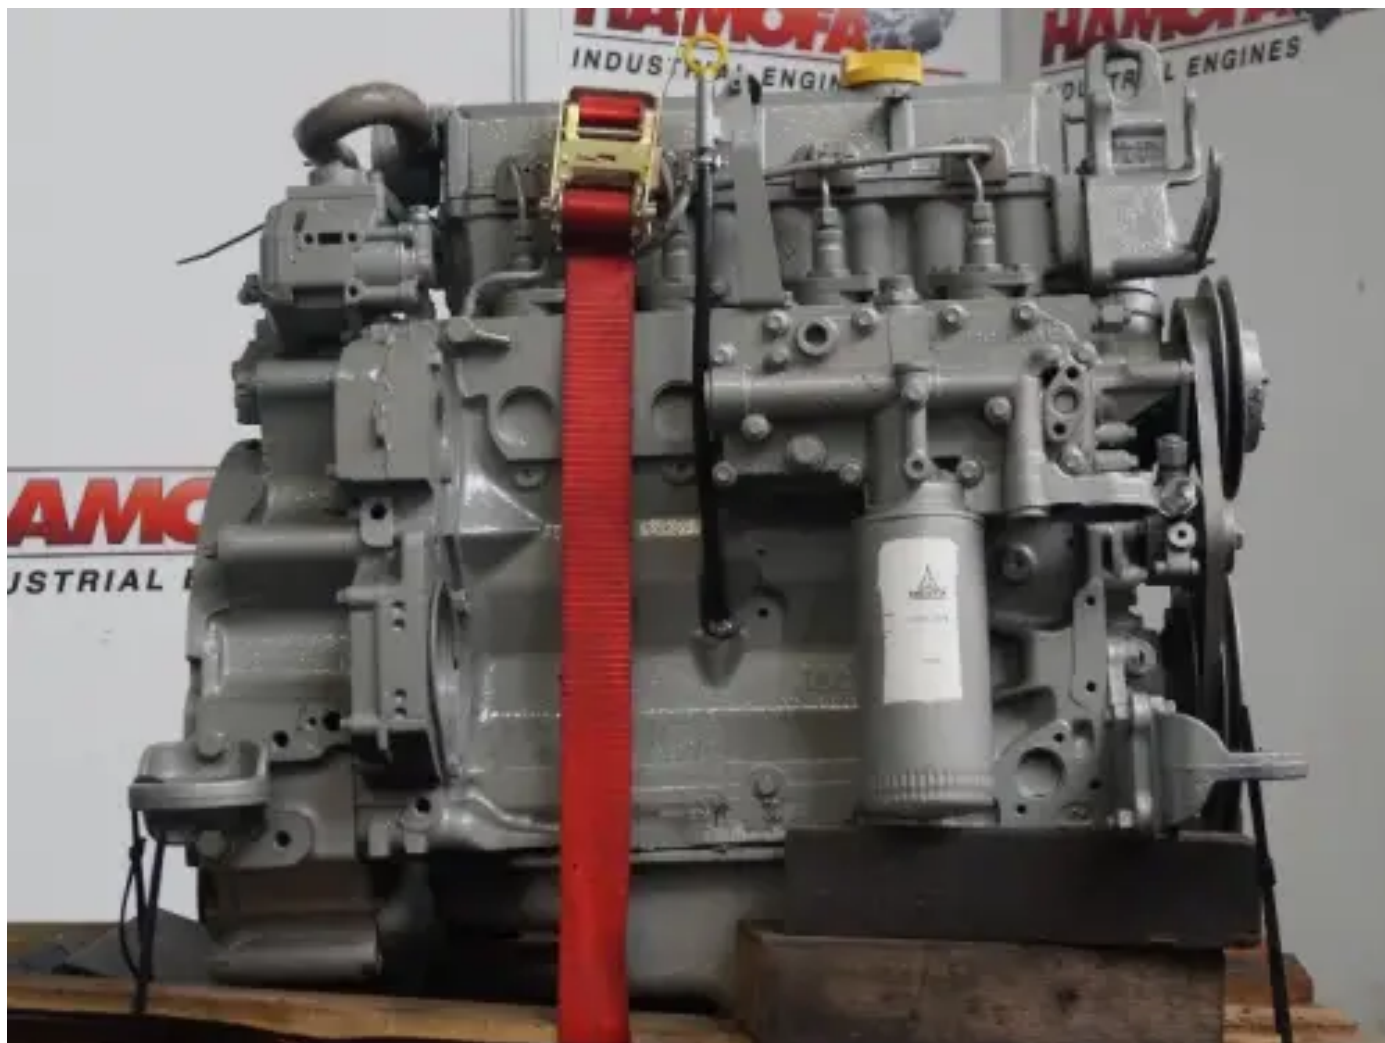

## DEUTZ BF4M1012E USED

[Contact us](#)

### Specifications

Condition:	Used
Brand:	deutz
Type:	Diesel Engines
Kind of product:	Original
Bore	94 mm
Aspiration type	direct turbo

Engine capacity	3192 cc
Engine Fuel Type	diesel
Engine Injection Type	direct
Nominal Power @ Nominal Rpm	47 kw
Qty Cylinders	4 qty
Stroke	115 mm