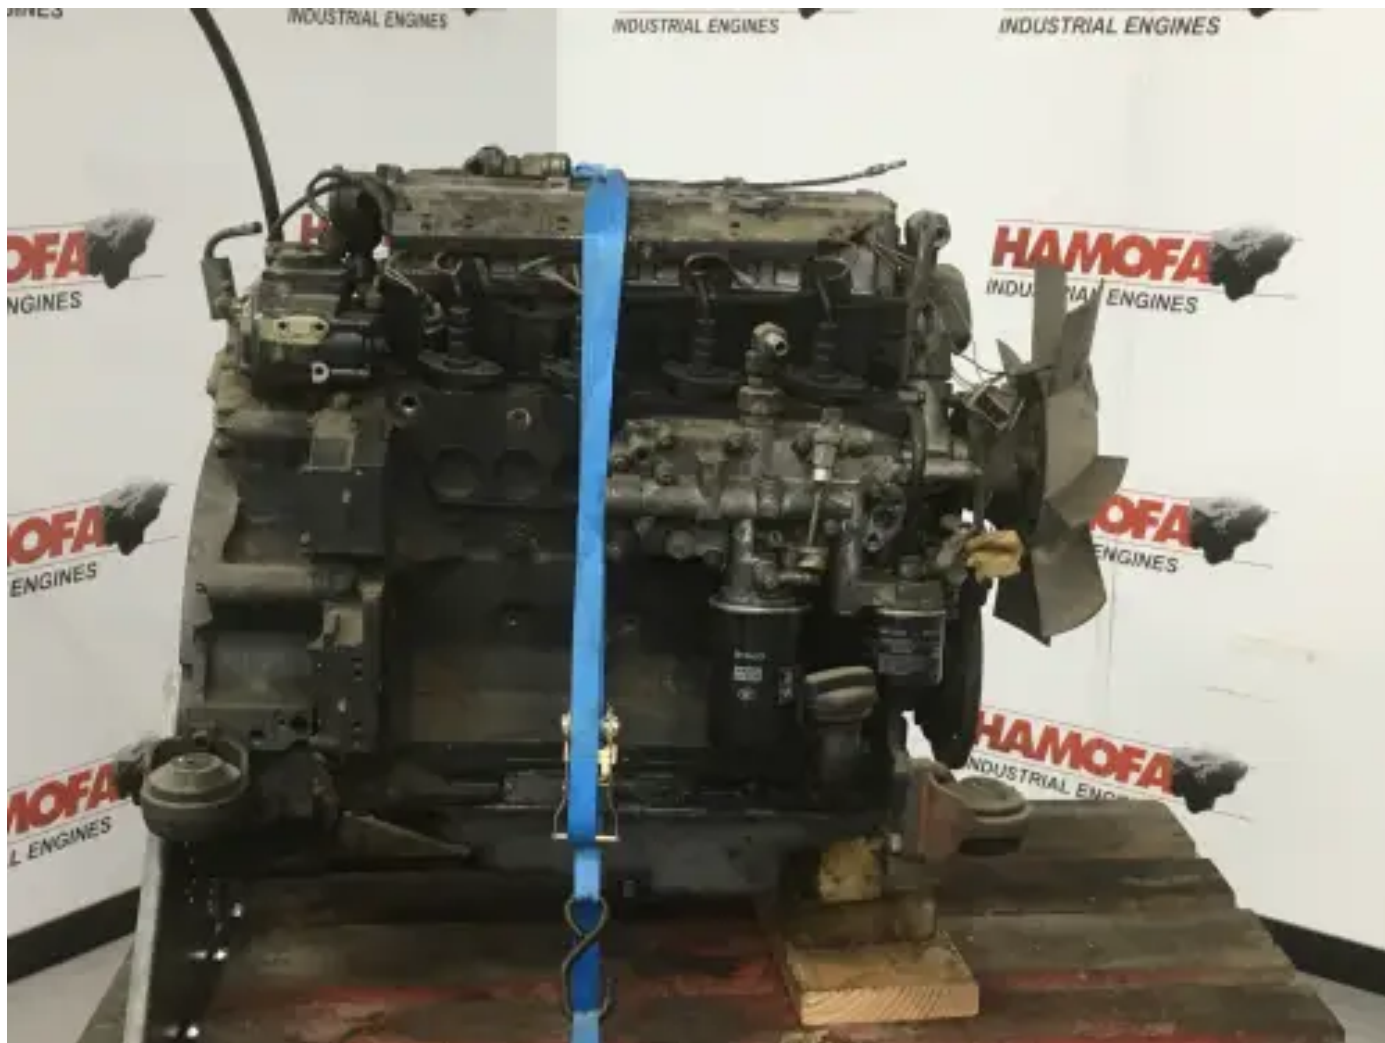

DEUTZ BF4M1012EC USED

[Contact us](#)

Specifications

Project number: PRJB2021047616

Condition: Used

Brand: deutz

Motor serial number: 00900930

Type: Diesel Engines

Kind of product: Original

Construction year	1010
Bore	94 mm
ECU Present	no
Engine capacity	3192 cc
Engine color	grey
Engine cooling type	radiator cooled (std)
Exhaust System	dry
Injection Type	mechanical fuel pump
Nominal Power @ Nominal Rpm	84 kw
Qty Cylinders	4 qty
Flywheel SAE	unknown
Flywheel housing SAE	sae 4
Starter Voltage	24 volt
Stroke	115 mm
Total Height	100 cm
Length	120 cm
Width	80 cm
Turbo type	none mounted
Weight (Specific)	420 kg