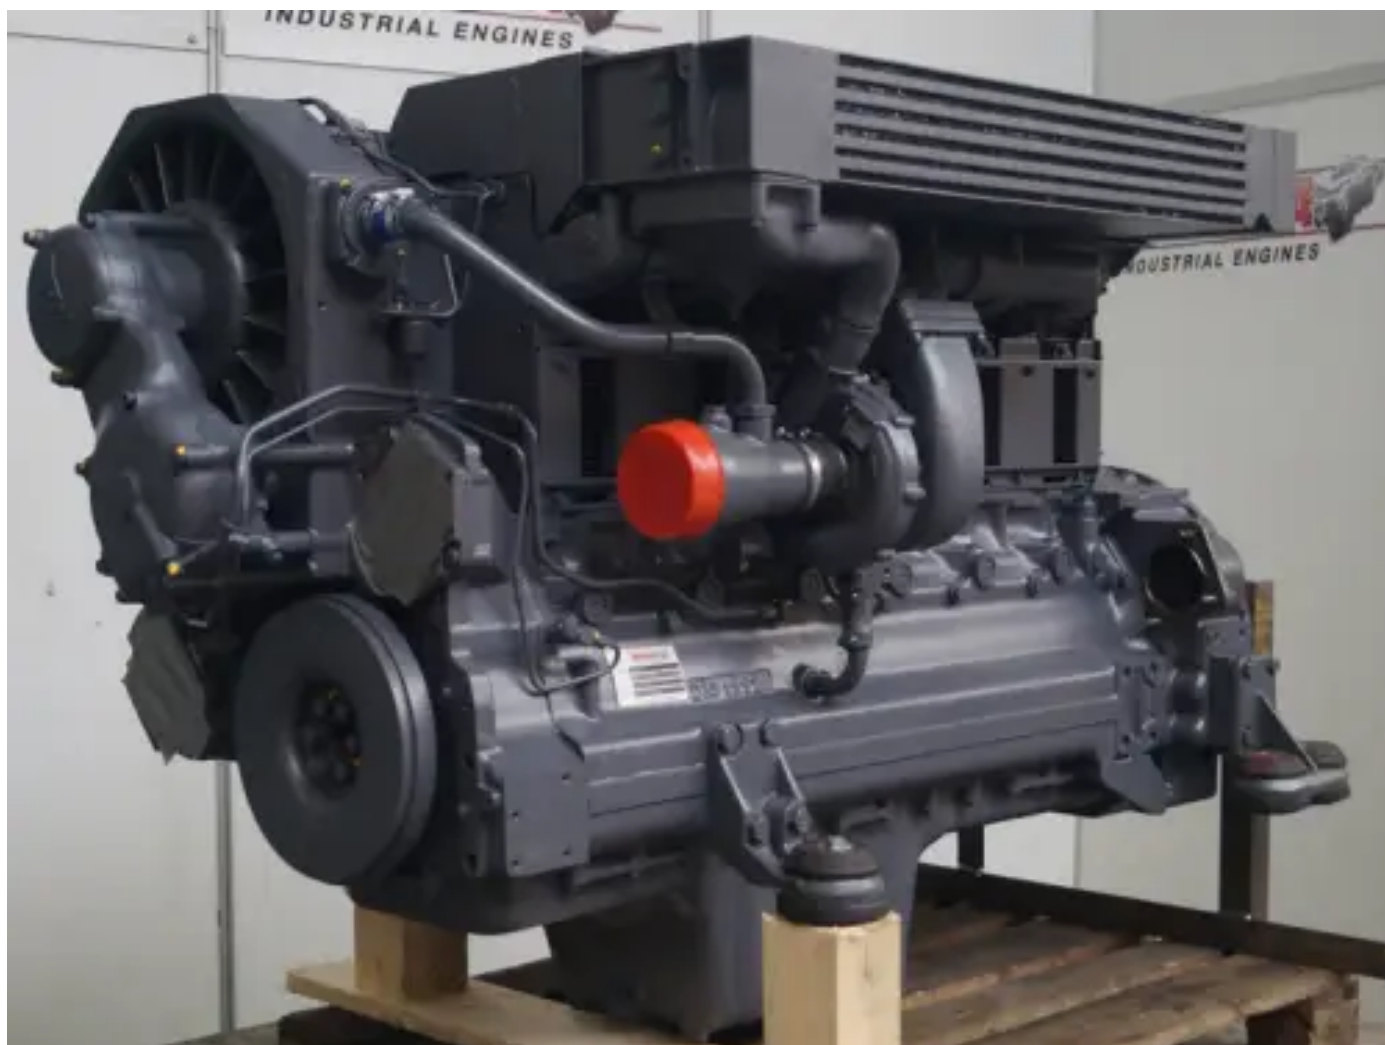

DEUTZ BF6L513RC RECONDITIONED

[Contact us](#)

Specifications

Condition: Reconditioned

Brand: deutz

Type: Diesel Engines

Kind of product: Original

Air cooling type: lucht-lucht

Bore: 125 mm

Aspiration type	turbo intercooler
Engine capacity	9572 cc
Engine Fuel Type	diesel
Engine Injection Type	direct
Nominal Power @ Nominal Rpm	160 kw
Qty Cylinders	6 qty
Stroke	130 mm