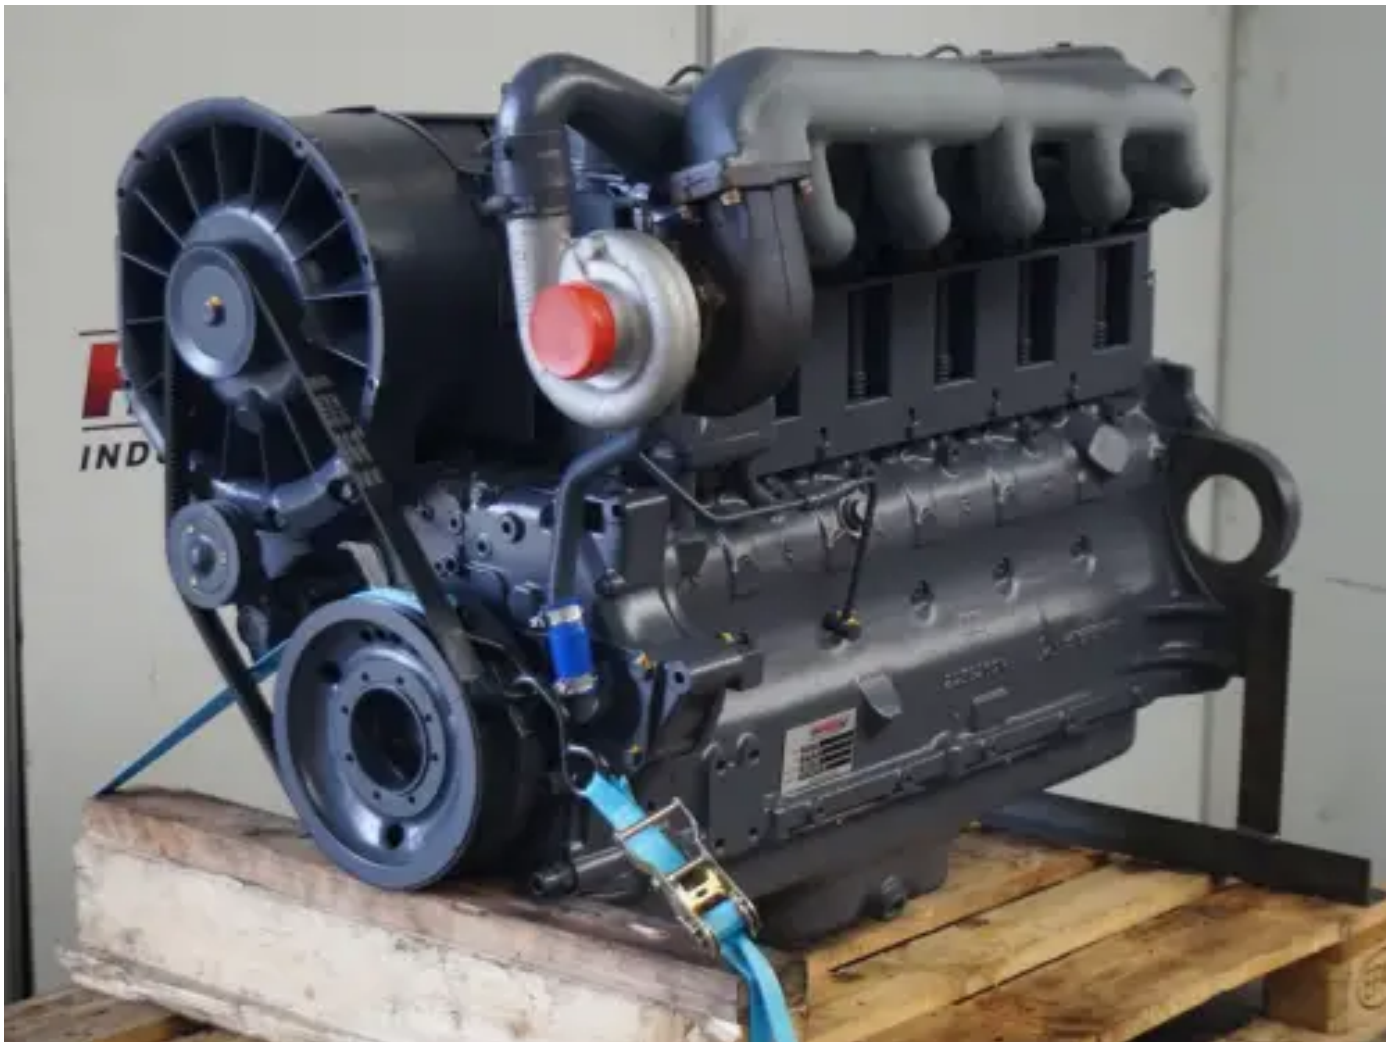

DEUTZ BF6L913T-96 RECONDITIONED

[Contact us](#)

Specifications

Condition:	Reconditioned
Brand:	deutz
Type:	Diesel Engines
Kind of product:	Original
Bore	102 mm
Engine capacity	6128 cc

Nominal Power @ Nominal Rpm	96 kw
Qty Cylinders	6 qty
Stroke	125 mm