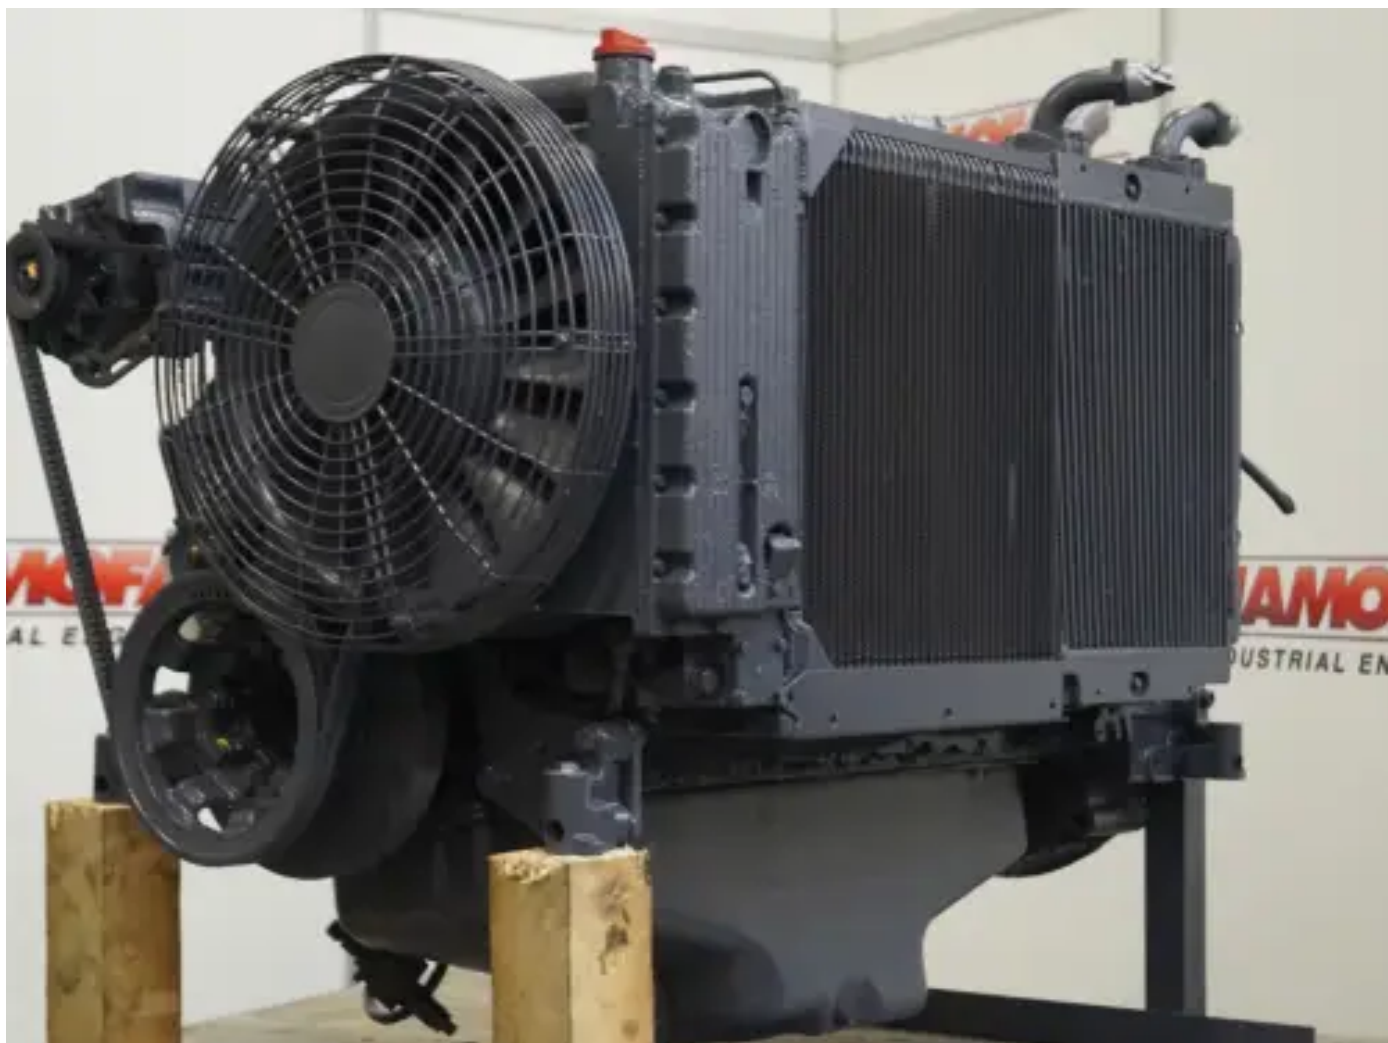

DEUTZ BF6M1013 RECONDITIONED

[Contact us](#)

Specifications

Condition:	Reconditioned
Brand:	deutz
Type:	Diesel Engines
Kind of product:	Original
Air cooling type	intercooler
Bore	108 mm

Aspiration type	turbo
Engine capacity	7145 cc
Engine Fuel Type	diesel
Engine Injection Type	direct
Nominal Power @ Nominal Rpm	235 kw
Qty Cylinders	6 qty
Stroke	130 mm